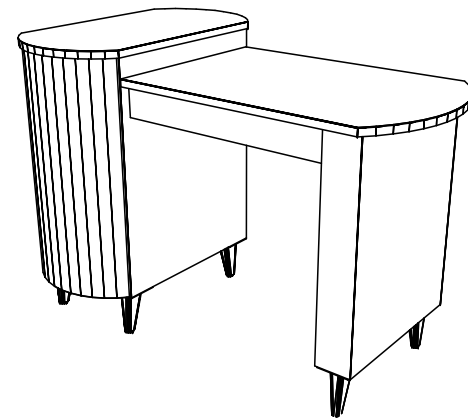

CAMBRIDGE MANICURE TABLE

SKU:905-48-1

This beautiful Cambridge Manicure Table combines vintage style with a modern flair. The rounded details are **accented** perfectly by the sleek, cast-aluminum legs, giving this piece a timeless look.

The Cambridge features beautiful curves and has a bi-level **surface**, which allows for a place to keep tools and polish out of the way of work area.

TECHNICAL INFORMATION

- Measures: 48"W x 24"D x 30"H x 33"H
- 3 Full extension drawer
- Cast aluminum legs
- Padder rest
- Lamp

SHIPPING INFORMATION

Item generally ships via Freight(Truck) service

- Weight: 236 lbs
- Dimensions: 60"L x 36"W x 41"H

WARRANTY

3 Years:

- Ball-Bearing Drawer Slides
- Cabinet hinges

1 Year:

- All remaining components, unless noted otherwise, are guaranteed for a period of one year from the date of purchase.