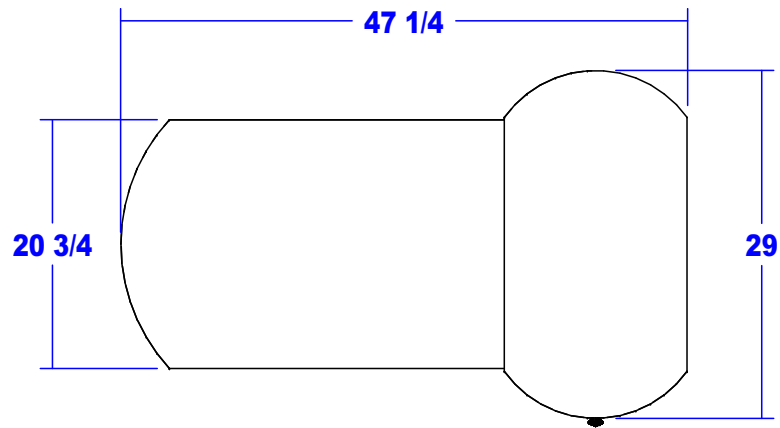

The Cambridge features beautiful curves and has a bi-level **surface**, which allows for a place to keep tools and polish out of the way of work area.

TECHNICAL INFORMATION

- Measures: 48"W x 24"D x 30"H x 33"H
- 3 Full extension drawer
- Cast aluminum legs
- Padder rest
- Lamp

SHIPPING INFORMATION

Item generally ships via Freight(Truck) service

- Weight: 236 lbs
- Dimensions: 60"L x 36"W x 41"H

WARRANTY

3 Years:

- Ball-Bearing Drawer Slides
- Cabinet hinges

1 Year:

- All remaining components, unless noted otherwise, are guaranteed for a period of one year from the date of purchase.

collins Collins Manufacturing
 2000 Bowser Road
 Cookeville, TN 38506

Title: **905-48 Cambridge Nail**

Size: **NTS** Drawing Number: **X** Drawn By:

Date: Sheet