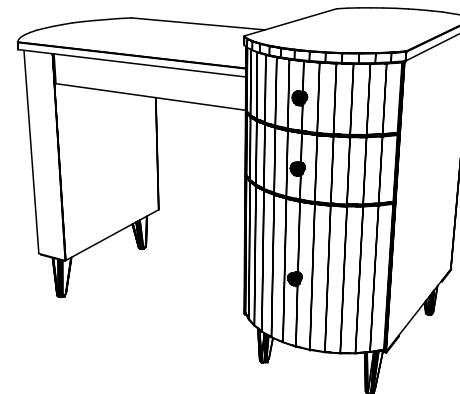

CAMBRIDGE MANICURE TABLE

SKU:905-48-1

This beautiful Cambridge Manicure Table combines vintage style with a modern flair. The rounded details are **accented** perfectly by the sleek, cast-aluminum legs, giving this piece a timeless look.

The Cambridge features beautiful curves and has a bi-level **surface**, which allows for a place to keep tools and polish out of the way of work area.

TECHNICAL INFORMATION

- Measures: 48"W x 24"D x 30"H x 33"H
- 3 Full extension drawer
- Cast aluminum legs
- Padder rest
- Lamp

SHIPPING INFORMATION

Item generally ships via Freight(Truck) service

- Weight: 236 lbs
- Dimensions: 60"L x 36"W x 41"H

WARRANTY

3 Years:

- Ball-Bearing Drawer Slides
- Cabinet hinges

1 Year:

- All remaining components, unless noted otherwise, are guaranteed for a period of one year from the date of purchase.