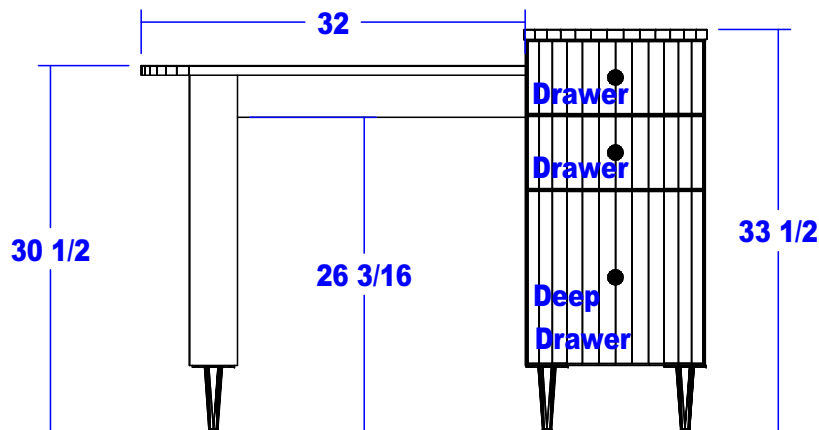

The Cambridge features beautiful curves and has a bi-level **surface**, which allows for a place to keep tools and polish out of the way of work area.

TECHNICAL INFORMATION

- Measures: 48"W x 24"D x 30"H x 33"H
- 3 Full extension drawer
- Cast aluminum legs
- Padder rest
- Lamp

SHIPPING INFORMATION

Item generally ships via Freight(Truck) service

- Weight: 236 lbs
- Dimensions: 60"L x 36"W x 41"H

WARRANTY

3 Years:

- Ball-Bearing Drawer Slides
- Cabinet hinges

1 Year:

- All remaining components, unless noted otherwise, are guaranteed for a period of one year from the date of purchase.