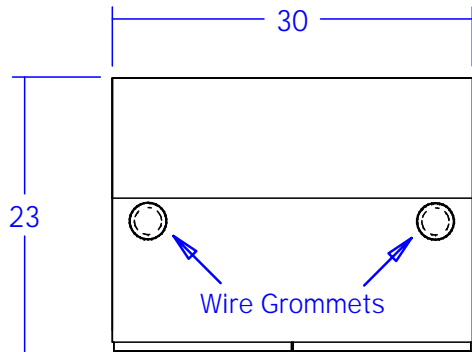

TECHNICAL INFORMATION

- Measures: 30"W x 23"D x 43"H
- 30" Wide customer ledge
- Under-ledge cubbies
- Large cabinet w/ adjustable shelf for storage
- Opening for electronic cash drawer
- 36" work surface
- Sleek, no visible hardware design

SHIPPING INFORMATION

Item generally ships via Freight(Truck) service

- Weight: 203 lbs
- Dimensions: 36"L x 32"W x 51"H

WARRANTY

3 Years:

- Ball-Bearing Drawer Slides
- Cabinet hinges

1 Year:

- All remaining components, unless noted otherwise, are guaranteed for a period of one year from the date of purchase.

Finish Schedule - 490-30-1

Face Color -
 Top Color -
 Toe Color -
 Reveal / Accent Color -
 Hardware - N/A
 Interior -
 Other (Specify) -

**Preliminary
 Not For Construction**

This drawing is the property of Collins Manufacturing Company and is protected under copyright law.