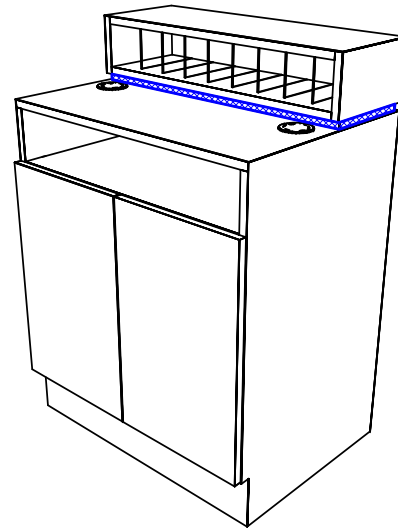

REVE CONCIERGE DESK

SKU:490-30

Stunning and state-of-the-art, the Reve Collection is designed to add a touch of elegance and sophistication.

Make a great first impression with The Reve Concierge Desk. Featuring sleek lines, clean simple box construction with no visible hardware, making this unit perfect for any salon or spa.

TECHNICAL INFORMATION

- Measures: 30"W x 23"D x 43"H
- 30" Wide customer ledge
- Under-ledge cubbies
- Large cabinet w/ adjustable shelf for storage
- Opening for electronic cash drawer
- 36" work surface
- Sleek, no visible hardware design

SHIPPING INFORMATION

Item generally ships via Freight(Truck) service

- Weight: 203 lbs
- Dimensions: 36"L x 32"W x 51"H

WARRANTY

3 Years:

- Ball-Bearing Drawer Slides
- Cabinet hinges

1 Year:

- All remaining components, unless noted otherwise, are guaranteed for a period of one year from the date of purchase.