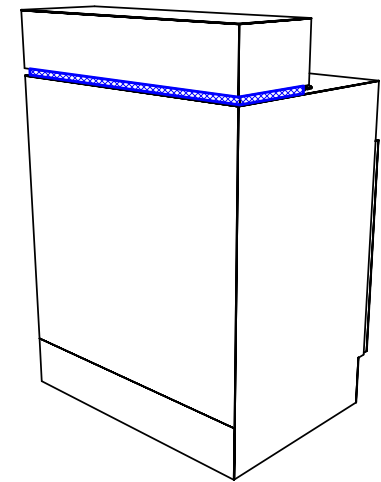

REVE CONCIERGE DESK

SKU:490-30

Stunning and state-of-the-art, the Reve Collection is designed to add a touch of elegance and sophistication.

Make a great first impression with The Reve Concierge Desk. Featuring sleek lines, clean simple box construction with no visible hardware, making this unit perfect for any salon or spa.

TECHNICAL INFORMATION

- Measures: 30"W x 23"D x 43"H
- 30" Wide customer ledge
- Under-ledge cubbies
- Large cabinet w/ adjustable shelf for storage
- Opening for electronic cash drawer
- 36" work surface
- Sleek, no visible hardware design

SHIPPING INFORMATION

Item generally ships via Freight(Truck) service

- Weight: 203 lbs
- Dimensions: 36"L x 32"W x 51"H

WARRANTY

3 Years:

- Ball-Bearing Drawer Slides
- Cabinet hinges

1 Year:

- All remaining components, unless noted otherwise, are guaranteed for a period of one year from the date of purchase.