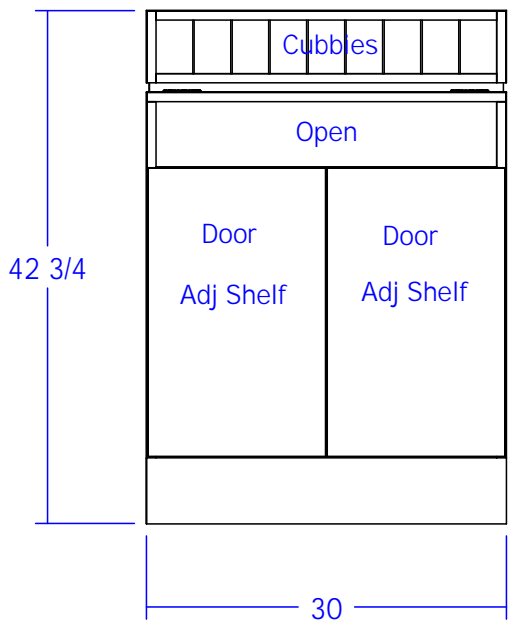

TECHNICAL INFORMATION

- Measures: 30"W x 23"D x 43"H
- 30" Wide customer ledge
- Under-ledge cubbies
- Large cabinet w/ adjustable shelf for storage
- Opening for electronic cash drawer
- 36" work surface
- Sleek, no visible hardware design

SHIPPING INFORMATION

Item generally ships via Freight(Truck) service

- Weight: 203 lbs
- Dimensions: 36"L x 32"W x 51"H

WARRANTY

3 Years:

- Ball-Bearing Drawer Slides
- Cabinet hinges

1 Year:

- All remaining components, unless noted otherwise, are guaranteed for a period of one year from the date of purchase.