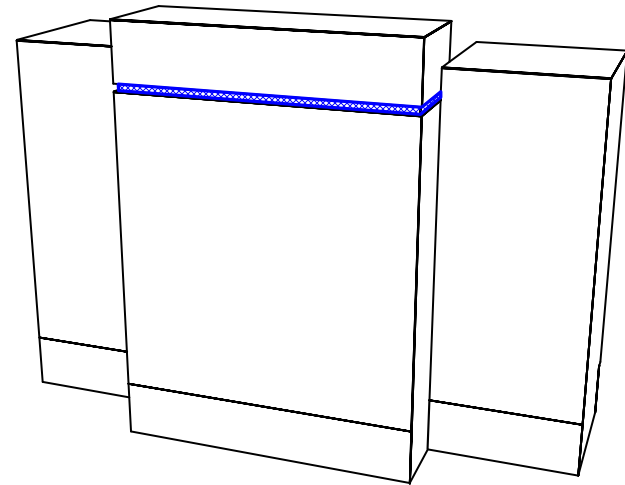

TECHNICAL INFORMATION

- Measures: 60"W x 23"D x 43"H
- 2 Full extension drawers
- 2 Storage cabinets w/ shelves
- 30" Wide customer ledge
- Under-ledge cubbies
- Large center cabinet w/ storage
- Opening for electronic cash drawer
- Wire grommets

SHIPPING INFORMATION

Item generally ships via Freight(Truck) service

- Weight: 381 lbs
- Dimensions: 66"L x 32"W x 51"H

WARRANTY

3 Years:

- Ball-Bearing Drawer Slides
- Cabinet hinges

1 Year:

- All remaining components, unless noted otherwise, are guaranteed for a period of one year from the date of purchase.