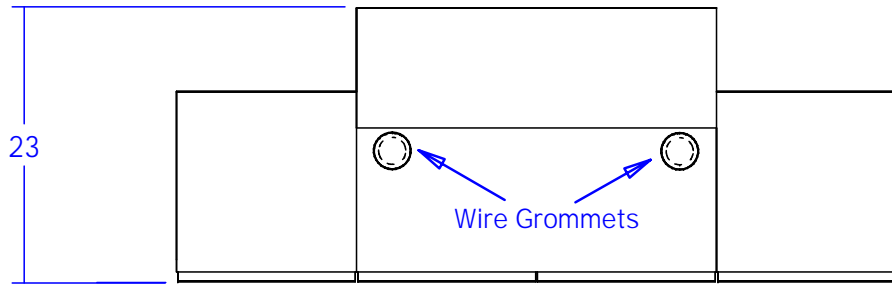

TECHNICAL INFORMATION

- Measures: 60"W x 23"D x 43"H
- 2 Full extension drawers
- 2 Storage cabinets w/ shelves
- 30" Wide customer ledge
- Under-ledge cubbies
- Large center cabinet w/ storage
- Opening for electronic cash drawer
- Wire grommets

SHIPPING INFORMATION

Item generally ships via Freight(Truck) service

- Weight: 381 lbs
- Dimensions: 66"L x 32"W x 51"H

WARRANTY

3 Years:

- Ball-Bearing Drawer Slides
- Cabinet hinges

1 Year:

- All remaining components, unless noted otherwise, are guaranteed for a period of one year from the date of purchase.