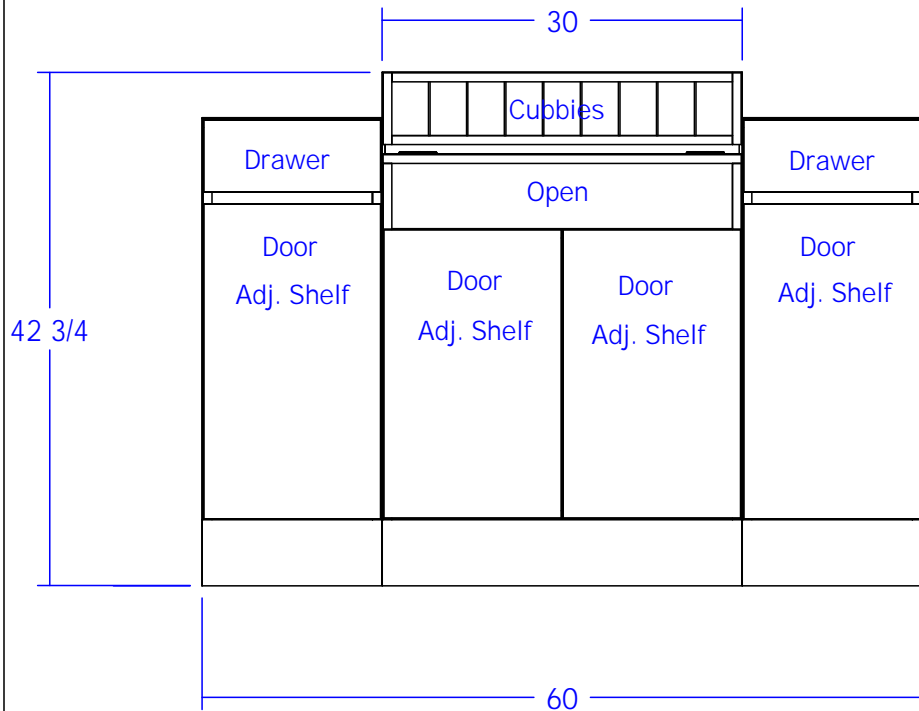

REVE STANDING RECEPTION DESK

SKU:491-60

Stunning and state-of-the-art, the Reve Collection is designed to add a touch of elegance and sophistication.

Made as a Standing Reception Desk, the Reve Desk features multiple storage options, sleek lines, clean simple box construction with no visible hardware, making this unit perfect for any salon or spa.

TECHNICAL INFORMATION

- Measures: 60"W x 23"D x 43"H
- 2 Full extension drawers
- 2 Storage cabinets w/ shelves
- 30" Wide customer ledge
- Under-ledge cubbies
- Large center cabinet w/ storage
- Opening for electronic cash drawer
- Wire grommets

SHIPPING INFORMATION

Item generally ships via Freight(Truck) service

- Weight: 381 lbs
- Dimensions: 66"L x 32"W x 51"H

WARRANTY

3 Years:

- Ball-Bearing Drawer Slides
- Cabinet hinges

1 Year:

- All remaining components, unless noted otherwise, are guaranteed for a period of one year from the date of purchase.