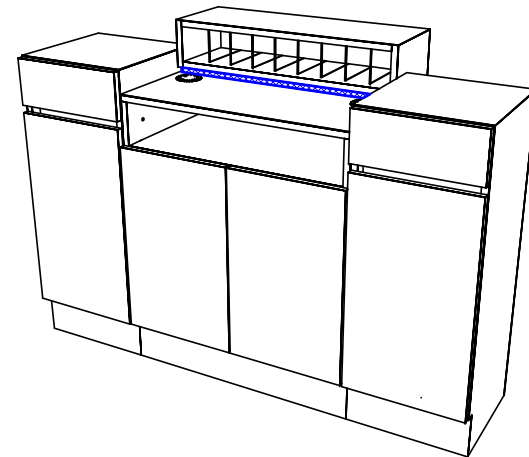

TECHNICAL INFORMATION

- Measures: 60"W x 23"D x 43"H
- 2 Full extension drawers
- 2 Storage cabinets w/ shelves
- 30" Wide customer ledge
- Under-ledge cubbies
- Large center cabinet w/ storage
- Opening for electronic cash drawer
- Wire grommets

SHIPPING INFORMATION

Item generally ships via Freight(Truck) service

- Weight: 381 lbs
- Dimensions: 66"L x 32"W x 51"H

WARRANTY

3 Years:

- Ball-Bearing Drawer Slides
- Cabinet hinges

1 Year:

- All remaining components, unless noted otherwise, are guaranteed for a period of one year from the date of purchase.