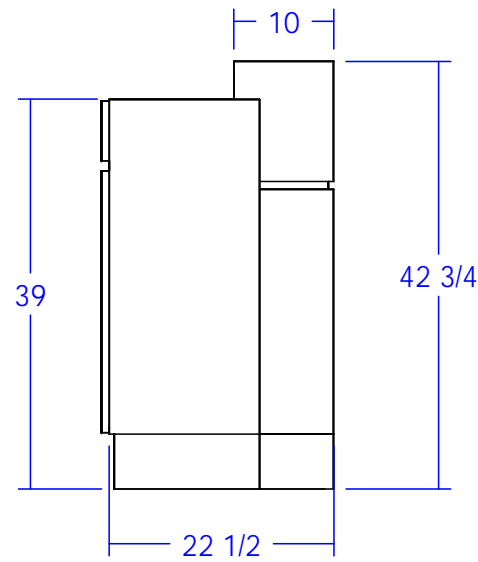

TECHNICAL INFORMATION

- Measures: 60"W x 23"D x 43"H
- 2 Full extension drawers
- 2 Storage cabinets w/ shelves
- 30" Wide customer ledge
- 30" High work surface w/ pull out keyboard tray
- Computer ledge in chair well
- Wire grommets
- Sleek, no visible hardware

SHIPPING INFORMATION

Item generally ships via Freight(Truck) service

- Weight: 350 lbs
- Dimensions: 66"L x 32"W x 52"H

WARRANTY

3 Years:

- Ball-Bearing Drawer Slides
- Cabinet hinges

1 Year:

- All remaining components, unless noted otherwise, are guaranteed for a period of one year from the date of purchase.

collins		Collins Manufacturing 2000 Bowser Road Cookeville, TN 38506
Title:		
Size: NTS	Drawing Number: Reve	Drawn By:
Date: 12/04/08	Sheet 1 of 1	