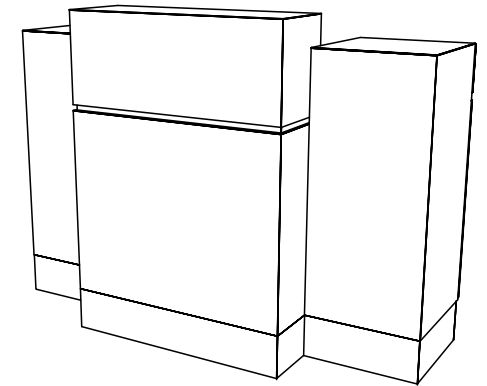

TECHNICAL INFORMATION

- Measures: 60"W x 23"D x 43"H
- 2 Full extension drawers
- 2 Storage cabinets w/ shelves
- 30" Wide customer ledge
- 30" High work surface w/ pull out keyboard tray
- Computer ledge in chair well
- Wire grommets
- Sleek, no visible hardware

SHIPPING INFORMATION

Item generally ships via Freight(Truck) service

- Weight: 350 lbs
- Dimensions: 66"L x 32"W x 52"H

WARRANTY

3 Years:

- Ball-Bearing Drawer Slides
- Cabinet hinges

1 Year:

- All remaining components, unless noted otherwise, are guaranteed for a period of one year from the date of purchase.