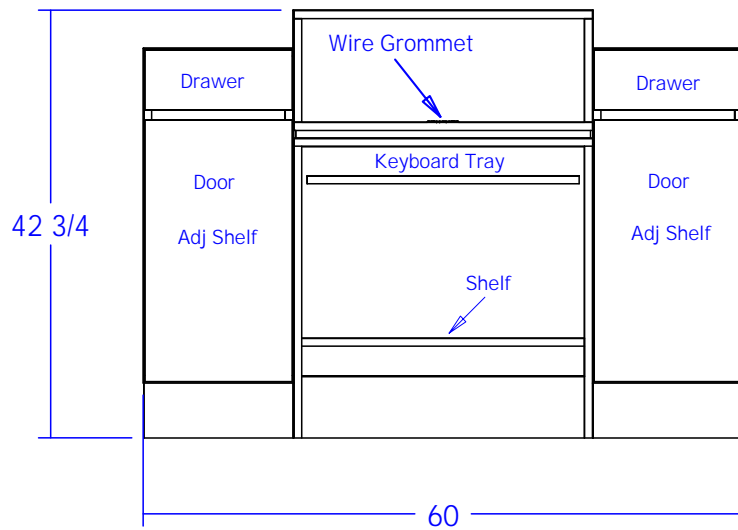

TECHNICAL INFORMATION

- Measures: 60"W x 23"D x 43"H
- 2 Full extension drawers
- 2 Storage cabinets w/ shelves
- 30" Wide customer ledge
- 30" High work surface w/ pull out keyboard tray
- Computer ledge in chair well
- Wire grommets
- Sleek, no visible hardware

SHIPPING INFORMATION

Item generally ships via Freight(Truck) service

- Weight: 350 lbs
- Dimensions: 66"L x 32"W x 52"H

WARRANTY

3 Years:

- Ball-Bearing Drawer Slides
- Cabinet hinges

1 Year:

- All remaining components, unless noted otherwise, are guaranteed for a period of one year from the date of purchase.