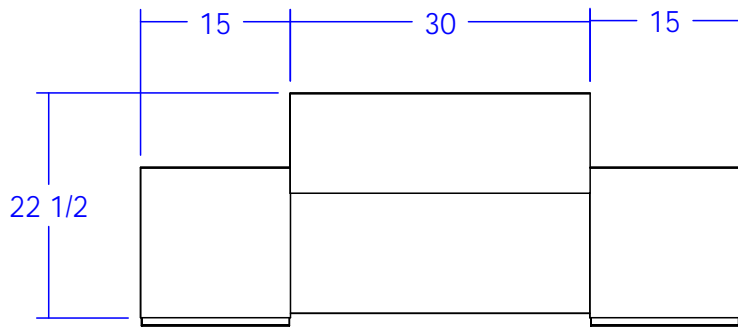

TECHNICAL INFORMATION

- Measures: 60"W x 23"D x 43"H
- 2 Full extension drawers
- 2 Storage cabinets w/ shelves
- 30" Wide customer ledge
- 30" High work surface w/ pull out keyboard tray
- Computer ledge in chair well
- Wire grommets
- Sleek, no visible hardware

SHIPPING INFORMATION

Item generally ships via Freight(Truck) service

- Weight: 350 lbs
- Dimensions: 66"L x 32"W x 52"H

WARRANTY

3 Years:

- Ball-Bearing Drawer Slides
- Cabinet hinges

1 Year:

- All remaining components, unless noted otherwise, are guaranteed for a period of one year from the date of purchase.