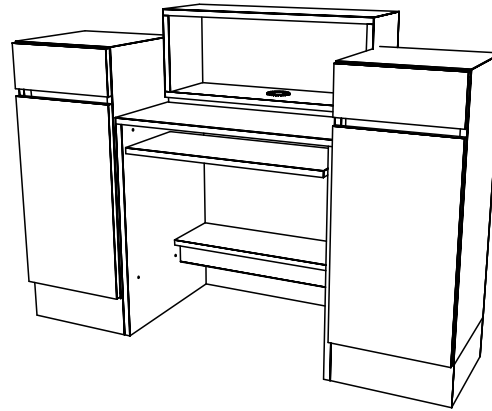

TECHNICAL INFORMATION

- Measures: 60"W x 23"D x 43"H
- 2 Full extension drawers
- 2 Storage cabinets w/ shelves
- 30" Wide customer ledge
- 30" High work surface w/ pull out keyboard tray
- Computer ledge in chair well
- Wire grommets
- Sleek, no visible hardware

SHIPPING INFORMATION

Item generally ships via Freight(Truck) service

- Weight: 350 lbs
- Dimensions: 66"L x 32"W x 52"H

WARRANTY

3 Years:

- Ball-Bearing Drawer Slides
- Cabinet hinges

1 Year:

- All remaining components, unless noted otherwise, are guaranteed for a period of one year from the date of purchase.