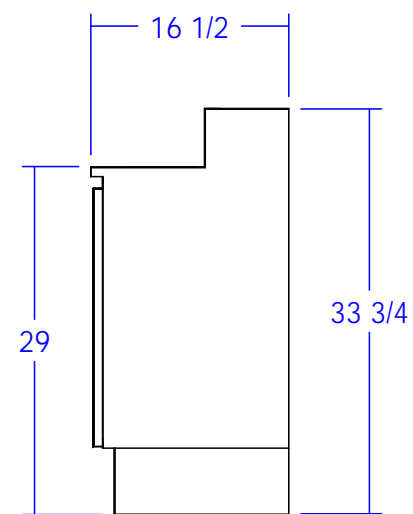

TECHNICAL INFORMATION

- Measures: 48"W x 16 1/2"D x 34"H
- Tiered ledges for shampoo & conditioner
- Clean towel storage cabinet w/ adjustable shelf
- Tip-out soiled towel bin
- Plumbing access door
- Cultured marble #3000 bowl w/ fixtures / vacuum breaker
- Includes shampoo bowl

SHIPPING INFORMATION

Item generally ships via Freight(Truck) service

- Weight: 220 lbs
- Dimensions: 54"L x 32"W x 55"H

WARRANTY

3 Years:

- Ball-Bearing Drawer Slides
- Cabinet hinges

1 Year:

- All remaining components, unless noted otherwise, are guaranteed for a period of one year from the date of purchase.

Black 3000B Bowl

Quantity -

Finish Schedule -
Face Color -
Top Color -
Toe Color -
Reveal / Accent Color -
Hardware -
Interior -
Other (Specify) -

This drawing is the property of Collins Manufacturing Company and is protected under copyright law.

Collins Manufacturing 2000 Bowser Road Cookeville, TN 38506		
Title:		
Size: NTS	Drawing Number: Reve	Drawn By:
Date: 12/04/08	Sheet	1 of 1