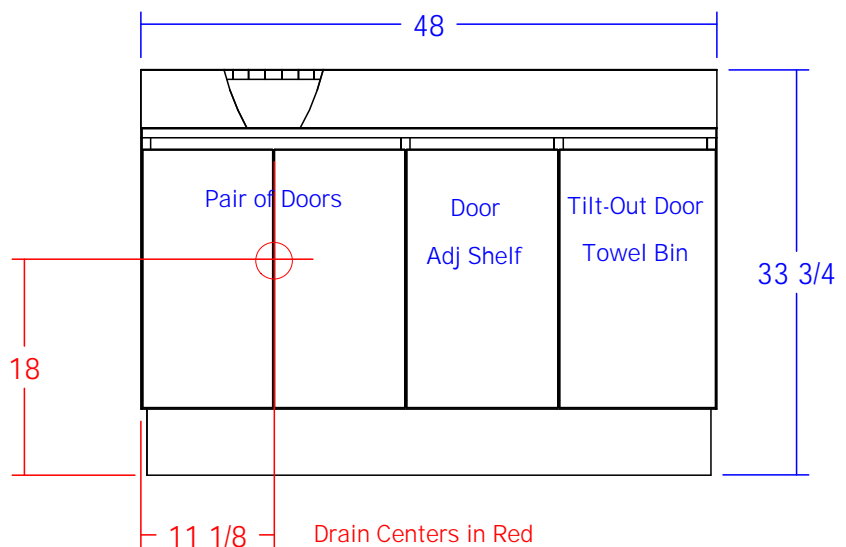

REVE SIDEWASH SHAMPOO W/ BOWL

SKU:473-48

Stunning and state-of-the-art, the Reve Collection is designed to add a touch of elegance and sophistication.

The Reve Sidewash Shampoo cabinetry features the #3000 shampoo bowl, multiple storage options, sleek lines, clean simple box construction with no visible hardware, making this unit perfect for any salon.

TECHNICAL INFORMATION

- Measures: 48"W x 16 1/2"D x 34"H
- Tiered ledges for shampoo & conditioner
- Clean towel storage cabinet w/ adjustable shelf
- Tip-out soiled towel bin
- Plumbing access door
- Cultured marble #3000 bowl w/ fixtures / vacuum breaker
- Includes shampoo bowl

SHIPPING INFORMATION

Item generally ships via Freight(Truck) service

- Weight: 220 lbs
- Dimensions: 54"L x 32"W x 55"H

WARRANTY

3 Years:

- Ball-Bearing Drawer Slides
- Cabinet hinges

1 Year:

- All remaining components, unless noted otherwise, are guaranteed for a period of one year from the date of purchase.

Black 3000B Bowl

Quantity -

Finish Schedule -
Face Color -
Top Color -
Toe Color -
Reveal / Accent Color -
Hardware -
Interior -
Other (Specify) -

This drawing is the property of Collins Manufacturing Company and is protected under copyright law.