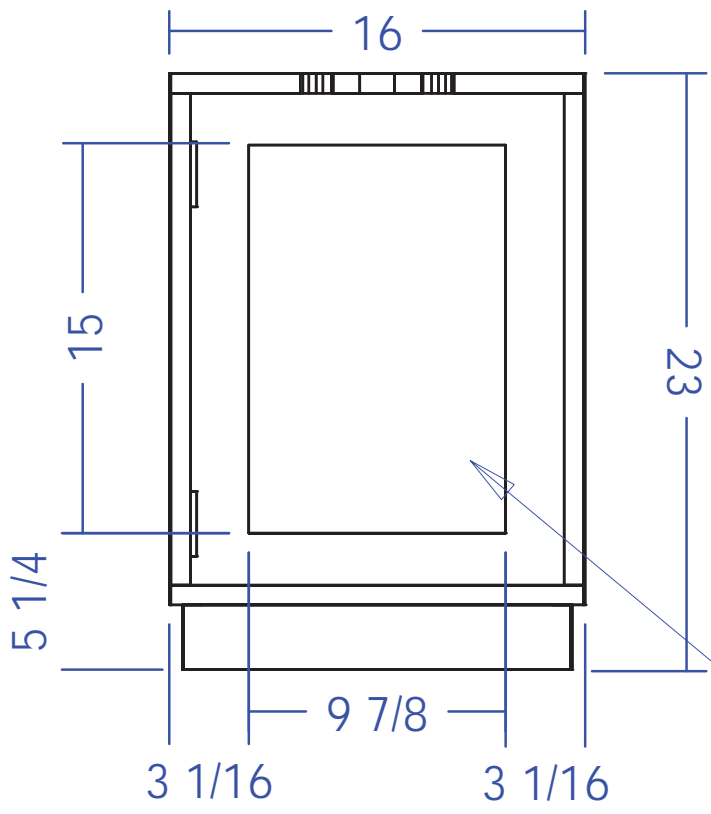

CAMEO ADD-ON SHAMPOO PEDESTAL

SKU:3337-16

This Cameo Add-On Shampoo Pedestal is great for expanding your current shampoo area. Featuring the CB87 tilting porcelain bowl and cabinet storage, this unit will meet all of your shampoo needs.

TECHNICAL INFORMATION

- Measures: 16"W x 18"D x 23"H
- CB87 Tilting Bowl
- Soft radius pulls
- Plumbing access door
- Plumbing from back
- Black ABS top

SHIPPING INFORMATION

Item generally ships via Freight(Truck) service

- Weight: 125 lbs
- Dimensions: 30"L x 32"W x 48"H

WARRANTY

3 Years:

- Ball-Bearing Drawer Slides
- Cabinet hinges

1 Year:

- All remaining components, unless noted otherwise, are guaranteed for a period of one year from the date of purchase.

Opening In Back For Plumbing