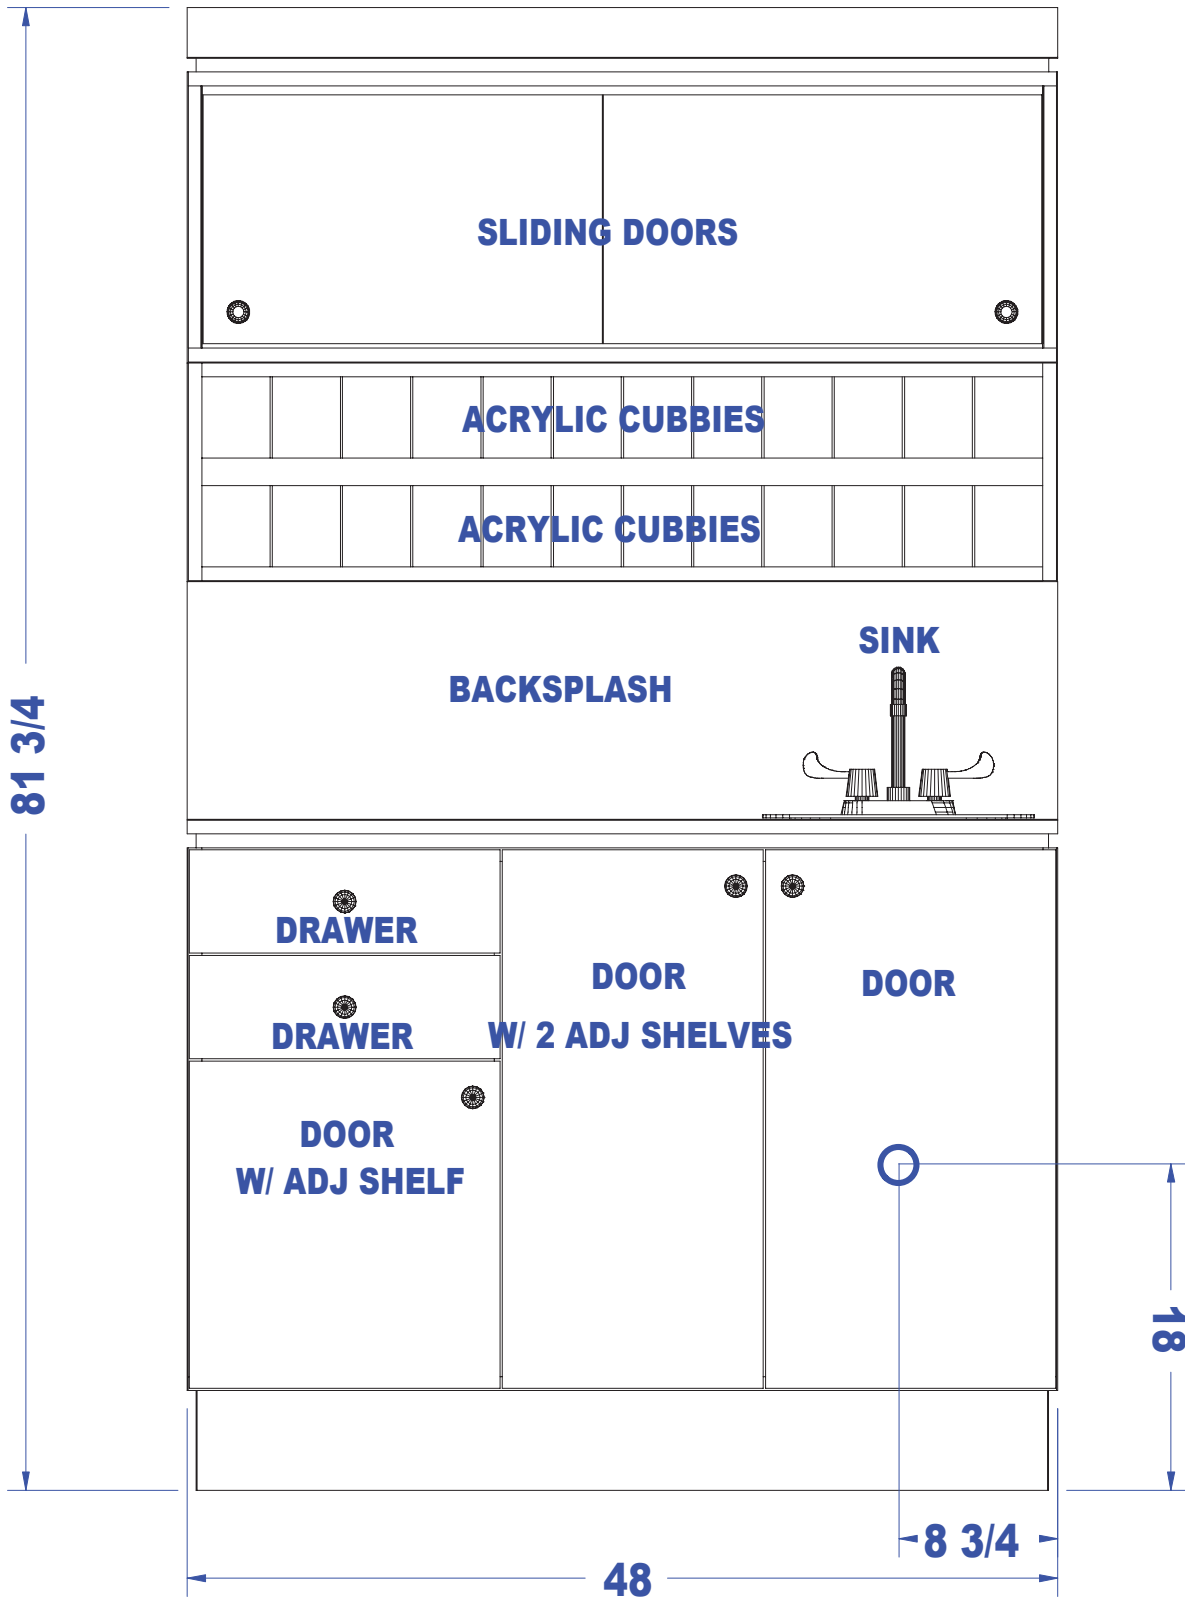

NEO COLOR BAR

SKU:4432-48

Keep all your color supplies organized in this beautiful Neo Color Bar. Featuring upper & lower storage, color cubbies and a convenient stainless steel sink for quick clean-ups.

The Neo Color Bar matches all other pieces in the Neo Collection with the inlay detail and tall toe-kick.

TECHNICAL INFORMATION

- Measures: 48"W x 21"D x 81"H
- Cubbies
- Stainless steel sink
- Goose-neck faucet w/ paddle handles
- Overhead storage cabinets w/ sliding doors
- Storage cabinets w/ shelves
- 2 Full extension drawers
- Soffit
- Neo bar pulls
- Specify sink placement, right or left

SHIPPING INFORMATION

Item generally ships via Freight(Truck) service

- Weight: 505 lbs
- Dimensions: 2 skids

WARRANTY

3 Years:

- Ball-Bearing Drawer Slides
- Cabinet hinges

1 Year:

- All remaining components, unless noted otherwise, are guaranteed for a period of one year from the date of purchase.

DRAIN CENTER LINE