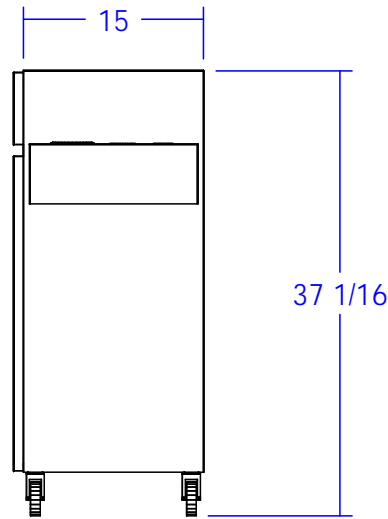

Quantity -

Finish Schedule -

Face Color -
Top Color -
Toe Color -
Reveal / Accent Color -
Hardware -
Interior -
Other (Specify) -

This drawing is the property of Collins Manufacturing Company and is protected under copyright law.

Collins Manufacturing 2000 Bowser Road Cookeville, TN 38506		
Title:		
Size: NTS	Drawing Number: Reve	Drawn By:
Date: 12/04/08	Sheet 1 of 1