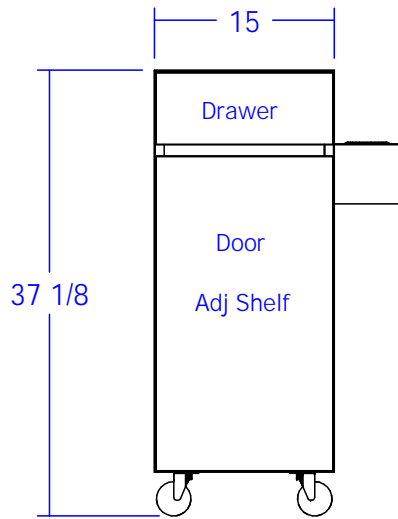

Quantity -

Finish Schedule -

Face Color -
Top Color -
Toe Color -
Reveal / Accent Color -
Hardware -
Interior -
Other (Specify) -

This drawing is the property of Collins Manufacturing Company and is protected under copyright law.

Collins Manufacturing 2000 Bowser Road Cookeville, TN 38506		
Title:		
Size: NTS	Drawing Number: Reve	Drawn By:
Date: 12/04/08	Sheet 1 of 1