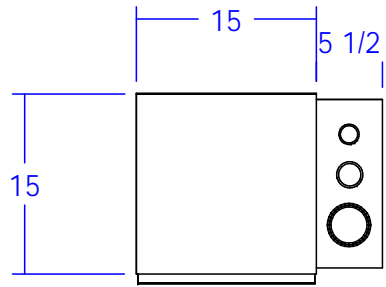

TECHNICAL INFORMATION

- Measures: 20 1/2"W x 16"D x 37"H
- Side-mounted tool panel
- Full-extension drawer
- Cabinet w/ adjustable shelf
- Industrial casters
- Tool panel
 - Blow dryer
 - Flat iron
 - Curling iron

SHIPPING INFORMATION

Item generally ships via Freight(Truck) service

- Weight: 85 lbs
- Dimensions: 23"L x 24"W x 44"H

WARRANTY

3 Years:

- Ball-Bearing Drawer Slides
- Cabinet hinges

1 Year:

- All remaining components, unless noted otherwise, are guaranteed for a period of one year from the date of purchase.