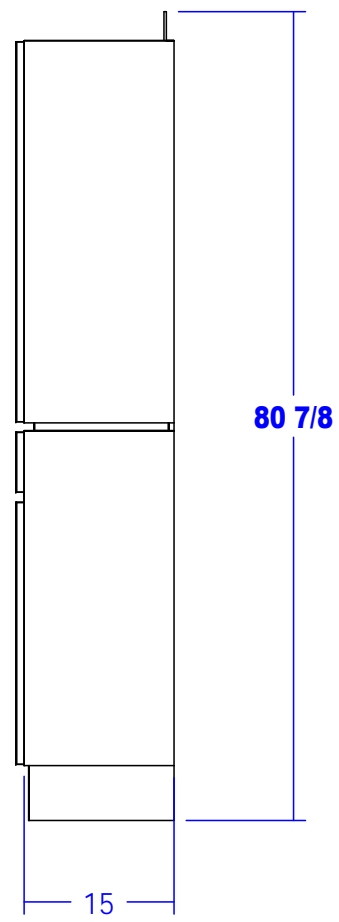

REVE TOWER STYLING STATION WITH STORAGE

SKU:467-48

Stunning and state-of-the-art, the Reve Collection is designed to add a touch of elegance and sophistication.

The Reve Tower Styling Station features an upper & lower storage cabinet, sleek lines, clean simple style with no visible hardware, making this unit perfect for any salon.

TECHNICAL INFORMATION

- Measures: 48"W x 16"D x 81"H
- Full extension drawer, ball bearing slides
- Storage cabinet w/ adjustable shelf
- 30" x 48" mirror w/ twin accent panels
- Closed upper storage w/ adjustable shelves
- Ledge w/ tool holder
 - Blow dryer
 - Curling iron
 - Flat iron

SHIPPING INFORMATION

Item generally ships via Freight(Truck) service

- Weight: 494 lbs
- Dimensions: 1 carton 1 skid

WARRANTY

3 Years:

- Ball-Bearing Drawer Slides
- Cabinet hinges

1 Year:

- All remaining components, unless noted otherwise, are guaranteed for a period of one year from the date of purchase.

Collins Manufacturing
2000 Bowser Road
Cookeville, TN 38506

Title:		
Size: NTS	Drawing Number: Reve	Drawn By:
Date: 12/04/08	Sheet	1 of 1