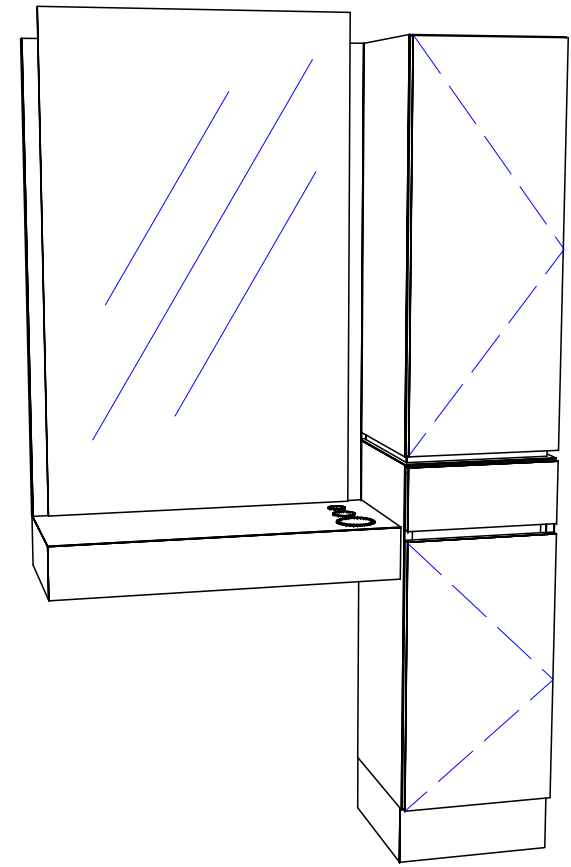

REVE TOWER STYLING STATION WITH STORAGE

SKU:467-48

Stunning and state-of-the-art, the Reve Collection is designed to add a touch of elegance and sophistication.

The Reve Tower Styling Station features an upper & lower storage cabinet, sleek lines, clean simple style with no visible hardware, making this unit perfect for any salon.

TECHNICAL INFORMATION

- Measures: 48"W x 16"D x 81"H
- Full extension drawer, ball bearing slides
- Storage cabinet w/ adjustable shelf
- 30" x 48" mirror w/ twin accent panels
- Closed upper storage w/ adjustable shelves
- Ledge w/ tool holder
 - Blow dryer
 - Curling iron
 - Flat iron

SHIPPING INFORMATION

Item generally ships via Freight(Truck) service

- Weight: 494 lbs
- Dimensions: 1 carton 1 skid

WARRANTY

3 Years:

- Ball-Bearing Drawer Slides
- Cabinet hinges

1 Year:

- All remaining components, unless noted otherwise, are guaranteed for a period of one year from the date of purchase.