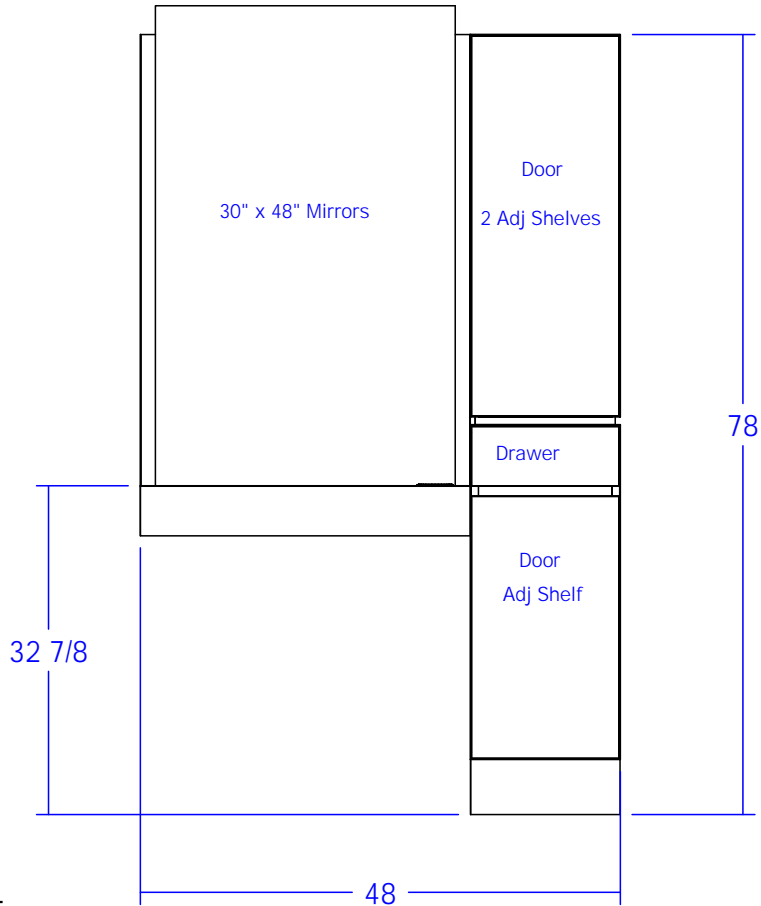

REVE TOWER STYLING STATION WITH STORAGE

SKU:467-48

Stunning and state-of-the-art, the Reve Collection is designed to add a touch of elegance and sophistication.

The Reve Tower Styling Station features an upper & lower storage cabinet, sleek lines, clean simple style with no visible hardware, making this unit perfect for any salon.

TECHNICAL INFORMATION

- Measures: 48"W x 16"D x 81"H
- Full extension drawer, ball bearing slides
- Storage cabinet w/ adjustable shelf
- 30" x 48" mirror w/ twin accent panels
- Closed upper storage w/ adjustable shelves
- Ledge w/ tool holder
 - Blow dryer
 - Curling iron
 - Flat iron

SHIPPING INFORMATION

Item generally ships via Freight(Truck) service

- Weight: 494 lbs
- Dimensions: 1 carton 1 skid

WARRANTY

3 Years:

- Ball-Bearing Drawer Slides
- Cabinet hinges

1 Year:

- All remaining components, unless noted otherwise, are guaranteed for a period of one year from the date of purchase.

Quantity -

Finish Schedule -

- Face Color -
- Top Color -
- Toe Color -
- Reveal / Accent Color -
- Hardware -
- Interior -
- Other (Specify) -

This drawing is the property of Collins Manufacturing Company and is protected under copyright law.