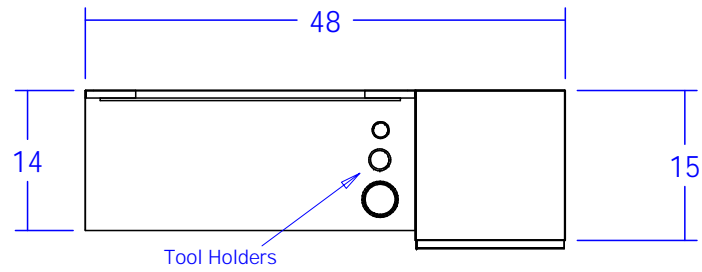

TECHNICAL INFORMATION

- Measures: 48"W x 16"D x 81"H
- Full extension drawer, ball bearing slides
- Storage cabinet w/ adjustable shelf
- 30" x 48" mirror w/ twin accent panels
- Closed upper storage w/ adjustable shelves
- Ledge w/ tool holder
 - Blow dryer
 - Curling iron
 - Flat iron

SHIPPING INFORMATION

Item generally ships via Freight(Truck) service

- Weight: 494 lbs
- Dimensions: 1 carton 1 skid

WARRANTY

3 Years:

- Ball-Bearing Drawer Slides
- Cabinet hinges

1 Year:

- All remaining components, unless noted otherwise, are guaranteed for a period of one year from the date of purchase.