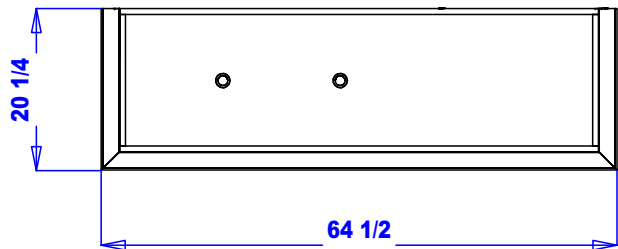

TECHNICAL INFORMATION

- Measures: 64"W x 20"D x 90"H
- Canopy w/ lights
- Upper storage cabinet w/ 270 degree hinges
- Pull-out breadboard
- Shear and brush drawer
- Deep utility drawer
- Tip-out tool panel
 - Tool Holder
 - Six-outlet power strip
- Crown molding, base molding, Island Stations accent molding, & mirror as pictured

SHIPPING INFORMATION

Item generally ships via Freight(Truck) service

- Weight: 768 lbs
- Dimensions: 2 skids

WARRANTY

3 Years:

- Ball-Bearing Drawer Slides
- Cabinet hinges

1 Year:

- All remaining components, unless noted otherwise, are guaranteed for a period of one year from the date of purchase.

Finish Schedule - 877-64-1
Face Color - Face Color
Top Color - Top Color
Toe Color - Black
Pulls - Chrome Knob
Interior - Black
Other (Specify) -

Preliminary
Not For Construction

This drawing is the property of Collins Manufacturing Company and is protected under copyright law.