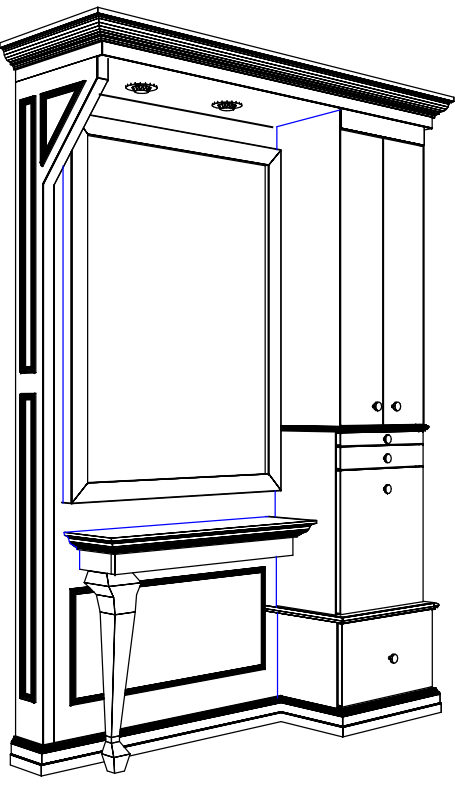

BRADFORD DELUXE TOWER STYLING STATION

SKU:877-64

With the Bradford Deluxe Tower Styling Station you can design the perfect space. Create a classic and stylish accent in your salon with crown molding details that enrich the space by forming an eye-catching transition between the walls and ceiling. The Wainscoting and Queen Anne leg are additional details that make this piece stand out. This traditional style can fit into any decor with just the change of the laminate color.

TECHNICAL INFORMATION

- Measures: 64"W x 20"D x 90"H
- Canopy w/ lights
- Upper storage cabinet w/ 270 degree hinges
- Pull-out breadboard
- Shear and brush drawer
- Deep utility drawer
- Tip-out tool panel
 - Tool Holder
 - Six-outlet power strip
- Crown molding, base molding, Island Stations accent molding, & mirror as pictured

SHIPPING INFORMATION

Item generally ships via Freight(Truck) service

- Weight: 768 lbs
- Dimensions: 2 skids

WARRANTY

3 Years:

- Ball-Bearing Drawer Slides
- Cabinet hinges

1 Year:

- All remaining components, unless noted otherwise, are guaranteed for a period of one year from the date of purchase.

Finish Schedule - 877-64-1
Face Color - Face Color
Top Color - Top Color
Toe Color - Black
Pulls - Chrome Knob
Interior - Black
Other (Specify) -

Preliminary
Not For Construction

This drawing is the property of Collins Manufacturing Company and is protected under copyright law.