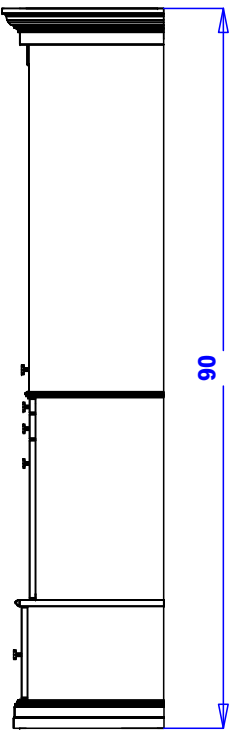

BRADFORD DELUXE TOWER STYLING STATION

SKU:877-64

With the Bradford Deluxe Tower Styling Station you can design the perfect space. Create a classic and stylish accent in your salon with crown molding details that enrich the space by forming an eye-catching transition between the walls and ceiling. The Wainscoting and Queen Anne leg are additional details that make this piece stand out. This traditional style can fit into any decor with just the change of the laminate color.

TECHNICAL INFORMATION

- Measures: 64"W x 20"D x 90"H
- Canopy w/ lights
- Upper storage cabinet w/ 270 degree hinges
- Pull-out breadboard
- Shear and brush drawer
- Deep utility drawer
- Tip-out tool panel
 - Tool Holder
 - Six-outlet power strip
- Crown molding, base molding, Island Stations accent molding, & mirror as pictured

SHIPPING INFORMATION

Item generally ships via Freight(Truck) service

- Weight: 768 lbs
- Dimensions: 2 skids

WARRANTY

3 Years:

- Ball-Bearing Drawer Slides
- Cabinet hinges

1 Year:

- All remaining components, unless noted otherwise, are guaranteed for a period of one year from the date of purchase.

Finish Schedule - 877-64-1
Face Color - Face Color
Top Color - Top Color
Toe Color - Black
Pulls - Chrome Knob
Interior - Black
Other (Specify) -

Preliminary
Not For Construction

This drawing is the property of Collins Manufacturing Company and is protected under copyright law.