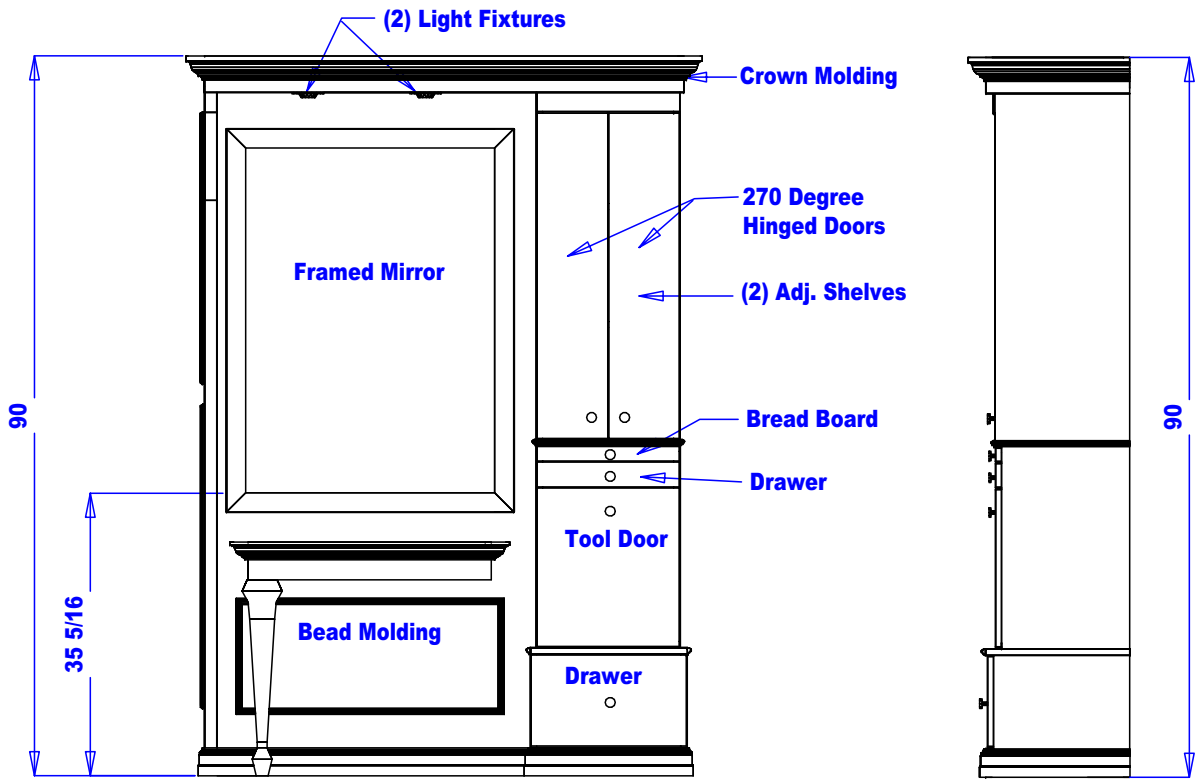

BRADFORD DELUXE TOWER STYLING STATION

SKU:877-64

With the Bradford Deluxe Tower Styling Station you can design the perfect space. Create a classic and stylish accent in your salon with crown molding details that enrich the space by forming an eye-catching transition between the walls and ceiling. The Wainscoting and Queen Anne leg are additional details that make this piece stand out. This traditional style can fit into any decor with just the change of the laminate color.

TECHNICAL INFORMATION

- Measures: 64"W x 20"D x 90"H
- Canopy w/ lights
- Upper storage cabinet w/ 270 degree hinges
- Pull-out breadboard
- Shear and brush drawer
- Deep utility drawer
- Tip-out tool panel
 - Tool Holder
 - Six-outlet power strip
- Crown molding, base molding, Island Stations accent molding, & mirror as pictured

SHIPPING INFORMATION

Item generally ships via Freight(Truck) service

- Weight: 768 lbs
- Dimensions: 2 skids

WARRANTY

3 Years:

- Ball-Bearing Drawer Slides
- Cabinet hinges

1 Year:

- All remaining components, unless noted otherwise, are guaranteed for a period of one year from the date of purchase.

Finish Schedule - 877-64-1
Face Color - Face Color
Top Color - Top Color
Toe Color - Black
Pulls - Chrome Knob
Interior - Black
Other (Specify) -

Preliminary
Not For Construction

This drawing is the property of Collins Manufacturing Company and is protected under copyright law.