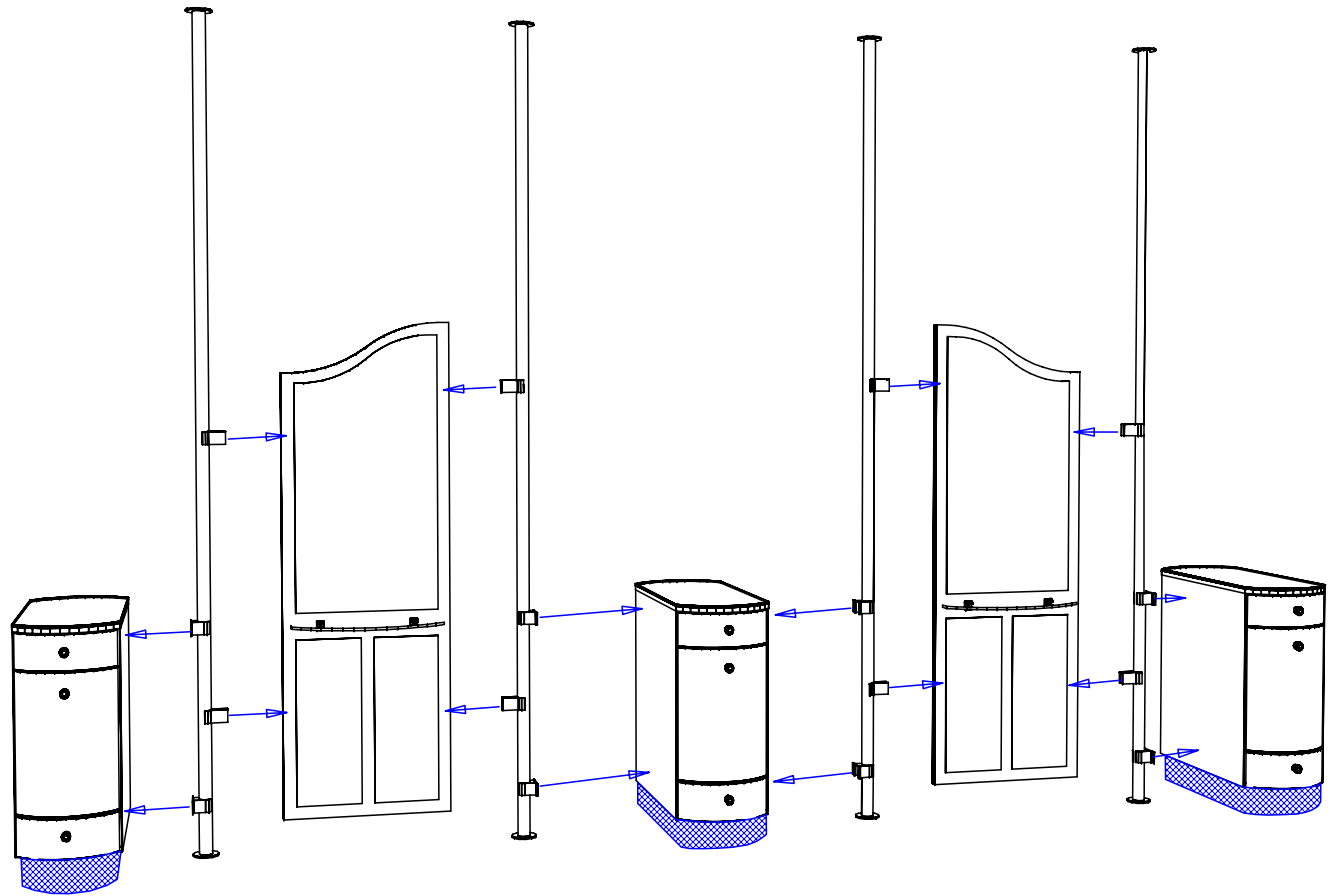

TECHNICAL INFORMATION

- Measures: 114"W x 36"D x 39"H
- 4 Stainless steel columns
- 2 back-to-back mirror frames
- 4 shaped mirrors
- 2 Drawers
- Tool drawer w/ adjustable tool panel

SHIPPING INFORMATION

Title:		
Size:	#: 57361	
Date:		Sheet #:

LOCATIONS OF STAINLESS STEEL MIRROR SUPPORTS -- DOUBLING AS CONDUIT

EACH STYLIST HAS A UNDERWRITERS LABORATORY APPROVED SIX-OUTLET POWER STRIP INSIDE THE CABINET.

Finish Schedule - 904-114

Face Color -
 Top Color -
 Toe Color -
 Pulls - Chrome Knobs
 Interior - White
 Other (Specify) -

collins		Collins Manufacturing 2000 Bowser Rd. Cookeville TN 38506	
Title:			
Size:	#: 57361		
Date:			Sheet #:

Cabinet Mounting Bracket Detail

904-114 Cambridge Four-Stylists Island

Assembly Diagram - Instructions

Panel Bracket Mounting Detail

Finish Schedule - 904-114

Face Color -
 Top Color -
 Toe Color -
 Pulls -
 Interior - White
 Other (Specify) -