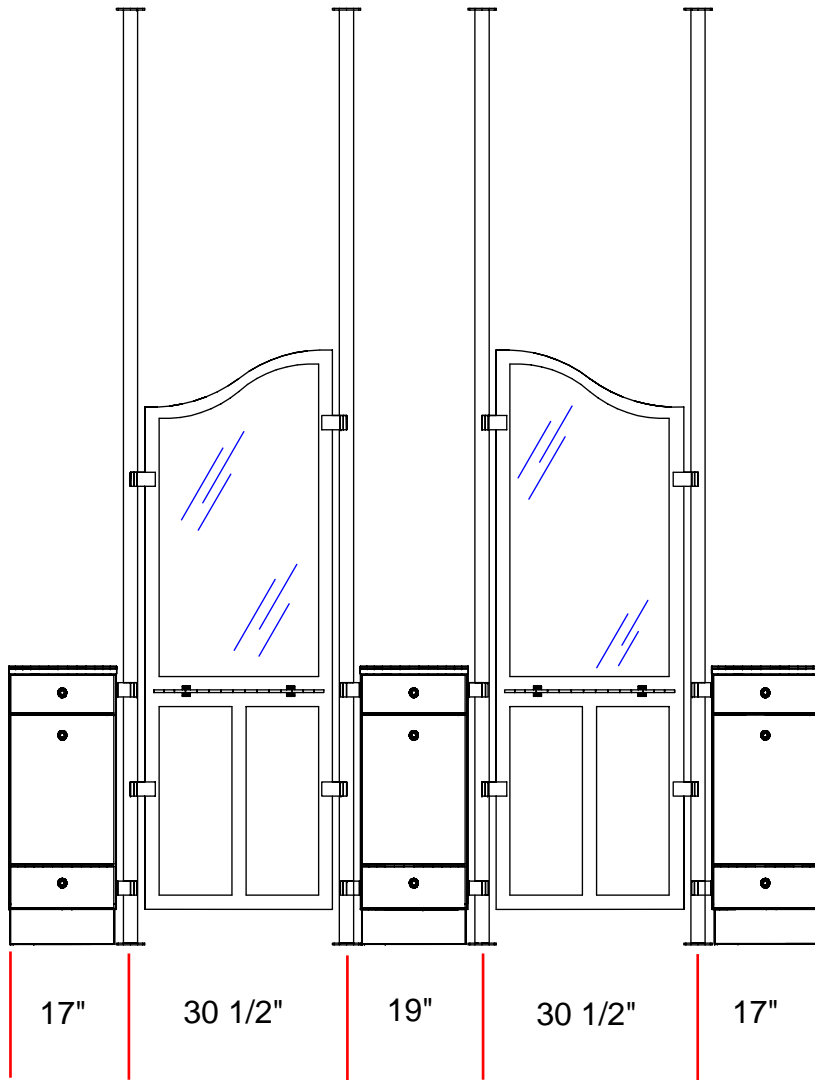

TECHNICAL INFORMATION

- Measures: 114"W x 36"D x 39"H
- 4 Stainless steel columns
- 2 back-to-back mirror frames
- 4 shaped mirrors
- 2 Drawers
- Tool drawer w/ adjustable tool panel

SHIPPING INFORMATION

Item generally ships via Freight(Truck) service

- Weight: 730 lbs
- Dimensions: 3 skids 1 box

WARRANTY

3 Years:

- Ball-Bearing Drawer Slides
- Cabinet hinges

1 Year:

- All remaining components, unless noted otherwise, are guaranteed for a period of one year from the date of purchase.

Title:		
Size:	#: 57361	
Date:		Sheet #:

LOCATIONS OF STAINLESS STEEL MIRROR SUPPORTS -- DOUBLING AS CONDUIT

EACH STYLIST HAS A UNDERWRITERS LABORATORY APPROVED SIX-OUTLET POWER STRIP INSIDE THE CABINET.