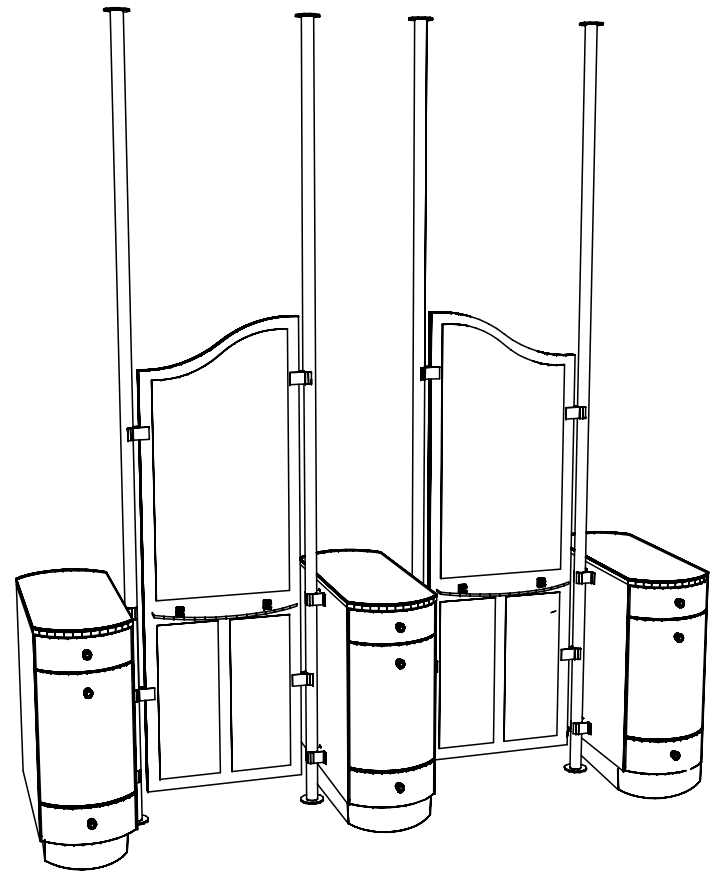

TECHNICAL INFORMATION

- Measures: 114"W x 36"D x 39"H
- 4 Stainless steel columns
- 2 back-to-back mirror frames
- 4 shaped mirrors
- 2 Drawers
- Tool drawer w/ adjustable tool panel

SHIPPING INFORMATION

Item generally ships via Freight(Truck) service

- Weight: 730 lbs
- Dimensions: 3 skids 1 box

WARRANTY

3 Years:

- Ball-Bearing Drawer Slides
- Cabinet hinges

1 Year:

- All remaining components, unless noted otherwise, are guaranteed for a period of one year from the date of purchase.

Stainless Steel Poles

904-114 Cambridge Four-Stylists Island

Finish Schedule - 904-114

- Face Color -
- Top Color -
- Toe Color -
- Pulls - Chrome Knobs
- Interior - White
- Other (Specify) -

Collins Manufacturing
2000 Bowser Rd.
Cookeville TN 38506

Title:		
Size:	#: 57361	
Date:		Sheet #:

LOCATIONS OF STAINLESS STEEL MIRROR SUPPORTS -- DOUBLING AS CONDUIT

EACH STYLIST HAS A UNDERWRITERS LABORATORY APPROVED SIX-OUTLET POWER STRIP INSIDE THE CABINET.