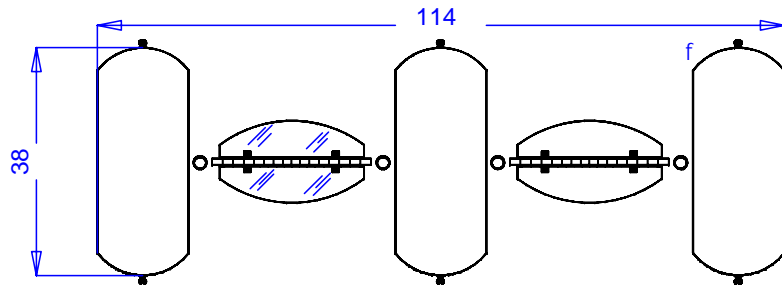

TECHNICAL INFORMATION

- Measures: 114"W x 36"D x 39"H
- 4 Stainless steel columns
- 2 back-to-back mirror frames
- 4 shaped mirrors
- 2 Drawers
- Tool drawer w/ adjustable tool panel

SHIPPING INFORMATION

Item generally ships via Freight(Truck) service

- Weight: 730 lbs
- Dimensions: 3 skids 1 box

WARRANTY

3 Years:

- Ball-Bearing Drawer Slides
- Cabinet hinges

1 Year:

- All remaining components, unless noted otherwise, are guaranteed for a period of one year from the date of purchase.

Stainless Steel Poles

904-114 Cambridge Four-Stylists Island

Finish Schedule - 904-114

- Face Color -
- Top Color -
- Toe Color -
- Pulls - Chrome Knobs
- Interior - White
- Other (Specify) -

Collins Manufacturing
2000 Bowser Rd.
Cookeville TN 38506