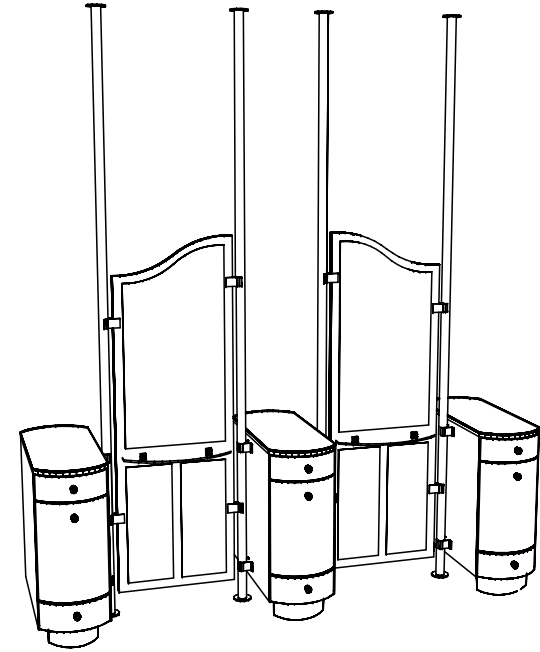

CAMBRIDGE FOUR-STYLISTS ISLAND

SKU:904-114

Our Cambridge Four-Stylists Island station features storage for each stylist and combines vintage style with a modern flair. The rounded details on the bottom are accented perfectly by sleek, aluminum legs to give this piece a timeless look.

TECHNICAL INFORMATION

- Measures: 114"W x 36"D x 39"H
- 4 Stainless steel columns
- 2 back-to-back mirror frames
- 4 shaped mirrors
- 2 Drawers
- Tool drawer w/ adjustable tool panel

SHIPPING INFORMATION

Item generally ships via Freight(Truck) service

- Weight: 730 lbs
- Dimensions: 3 skids 1 box

WARRANTY

3 Years:

- Ball-Bearing Drawer Slides
- Cabinet hinges

1 Year:

- All remaining components, unless noted otherwise, are guaranteed for a period of one year from the date of purchase.

Stainless Steel Poles

904-114 Cambridge Four-Stylists Island

Finish Schedule - 904-114

- Face Color -
- Top Color -
- Toe Color -
- Pulls - Chrome Knobs
- Interior - White
- Other (Specify) -

Collins Manufacturing
2000 Bowser Rd.
Cookeville TN 38506