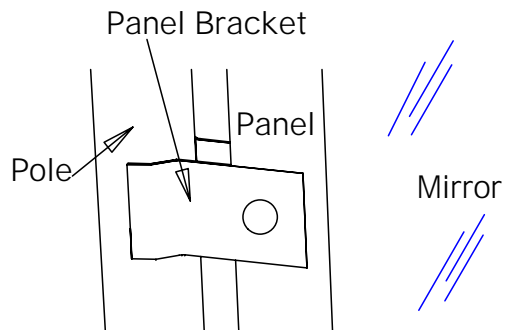

Finish Schedule - 904-114

Face Color -
 Top Color -
 Toe Color -
 Pulls - Chrome Knobs
 Interior - White
 Other (Specify) -

collins		Collins Manufacturing 2000 Bowser Rd. Cookeville TN 38506	
Title:			
Size:	#: 57361		
Date:			Sheet #:

Cabinet Mounting Bracket Detail

904-114 Cambridge Four-Stylists Island

Assembly Diagram - Instructions

Panel Bracket Mounting Detail

Finish Schedule - 904-114

Face Color -
 Top Color -
 Toe Color -
 Pulls -
 Interior - White
 Other (Specify) -