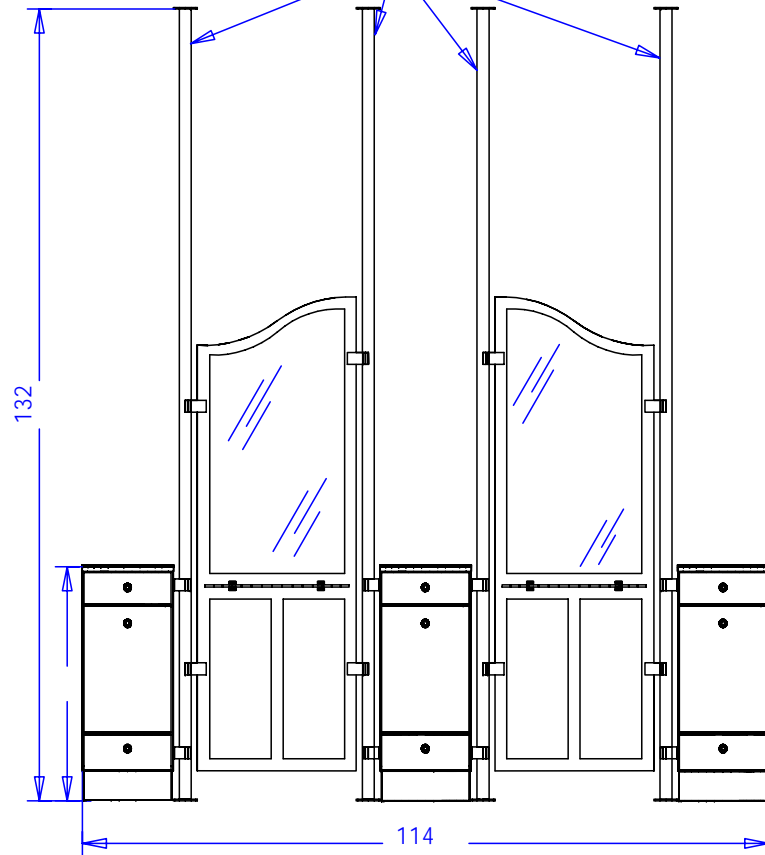

904-114 Cambridge Four-Stylists Island

Finish Schedule - 904-114

- Face Color -
- Top Color -
- Toe Color -
- Pulls - Chrome Knobs
- Interior - White
- Other (Specify) -

Collins Manufacturing
2000 Bowser Rd.
Cookeville TN 38506

Title:		
Size:	#: 57361	
Date:		Sheet #: