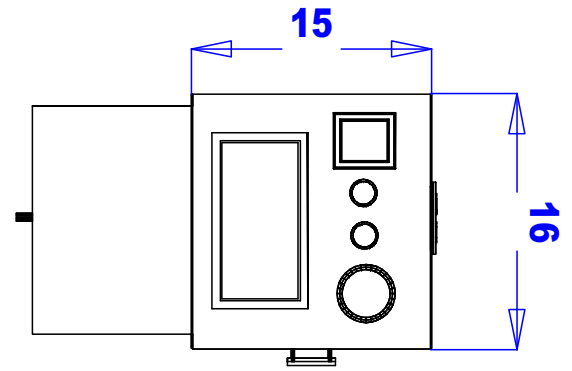

collins		Collins Manufacturing 2000 Bowser Rd. Cookeville TN 38506
935-15 Amati BC Portable		
Size:	#:	Drawn By:
Date:	Sheet #: