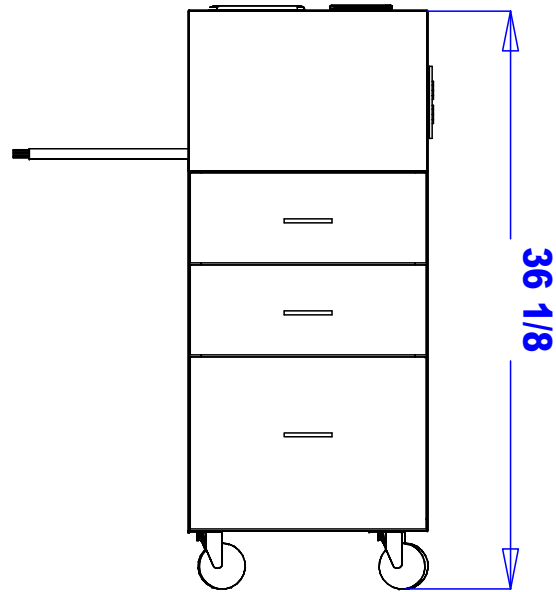

collins		Collins Manufacturing 2000 Bowser Rd. Cookeville TN 38506
935-15 Amati BC Portable		
Size:	#:	Drawn By:
Date:	Sheet #: