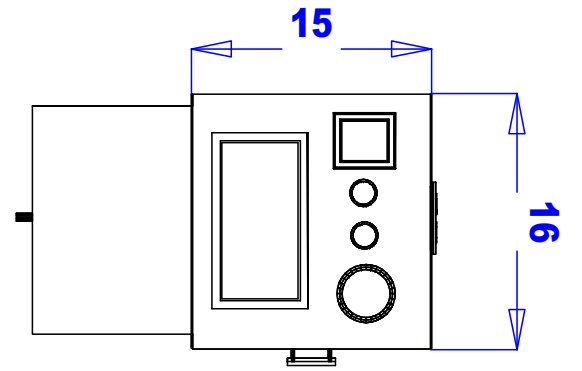

TECHNICAL INFORMATION

- Measures: 15"W x 15"D x 37"H
- 2 Drawers
- Storage cabinet
- Pull-out breadboard
- Recessed molding bottle well
- Appliance holder
 - Blow dryer
 - Flat iron
 - 1" Curling iron
 - 2" Curling iron
 - Clippers
- Utility hook
- Quad outlet
- Industrial casters

SHIPPING INFORMATION

Item generally ships via Freight(Truck) service

- Weight: 115 lbs
- Dimensions: 30"L x 32"W x 48"H

WARRANTY

3 Years:

- Ball-Bearing Drawer Slides
- Cabinet hinges

1 Year:

- All remaining components, unless noted otherwise, are guaranteed for a period of one year from the date of purchase.