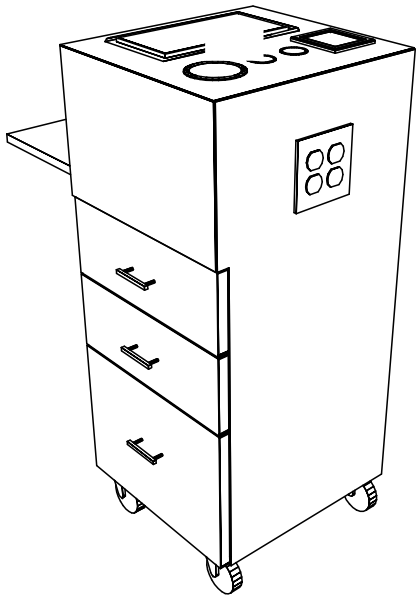

collins		Collins Manufacturing 2000 Bowser Rd. Cookeville TN 38506
935-15 Amati BC Portable		
Size:	#:	Drawn By:
Date:	Sheet #: