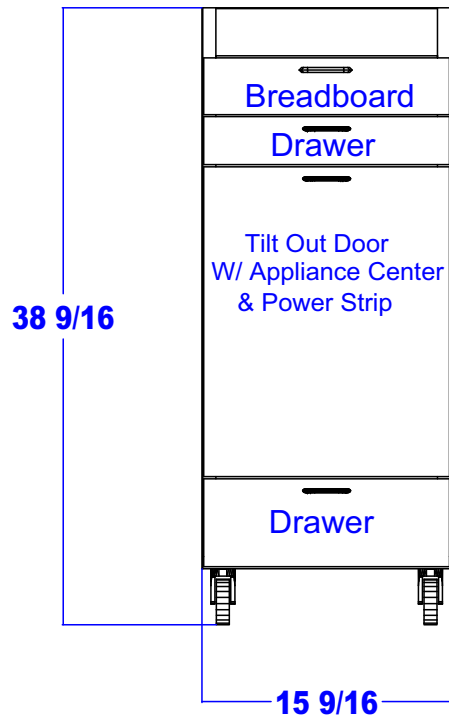

TECHNICAL INFORMATION

- Measures: 15 1/2"W x 15"D x 35"H x 38"H
- Industrial casters
- Pull-out breadboard
- Two drawers
- Tilt-out tool panel
 - Six-outlet power strip
 - Blow dryers
 - Flat iron
 - 1" Curling iron
 - 2" Curling iron
 - Clippers

SHIPPING INFORMATION

Item generally ships via Freight(Truck) service

- Weight: 252 lbs
- Dimensions: 60"L x 30"W x 56"H

WARRANTY

3 Years:

- Ball-Bearing Drawer Slides
- Cabinet hinges

1 Year:

- All remaining components, unless noted otherwise, are guaranteed for a period of one year from the date of purchase.