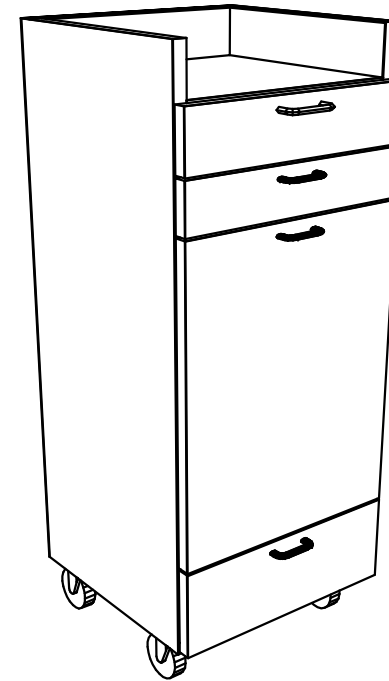

With extra drawer storage and ample space on the top, this piece gives you lots of options for storing styling tools. The top is surrounded on three sides to keep your most-used items in place and not falling off the top.

TECHNICAL INFORMATION

- Measures: 15 1/2"W x 15"D x 35"H x 38"H
- Industrial casters
- Pull-out breadboard
- Two drawers
- Tilt-out tool panel
 - Six-outlet power strip
 - Blow dryers
 - Flat iron
 - 1" Curling iron
 - 2" Curling iron
 - Clippers

SHIPPING INFORMATION

Item generally ships via Freight(Truck) service

- Weight: 252 lbs
- Dimensions: 60"L x 30"W x 56"H

WARRANTY

3 Years:

- Ball-Bearing Drawer Slides
- Cabinet hinges

1 Year:

- All remaining components, unless noted otherwise, are guaranteed for a period of one year from the date of purchase.