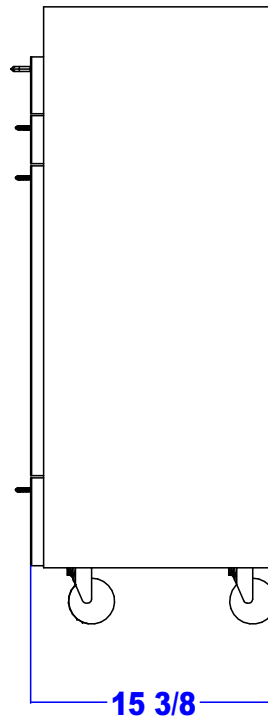

With extra drawer storage and ample space on the top, this piece gives you lots of options for storing styling tools. The top is surrounded on three sides to keep your most-used items in place and not falling off the top.

TECHNICAL INFORMATION

- Measures: 15 1/2"W x 15"D x 35"H x 38"H
- Industrial casters
- Pull-out breadboard
- Two drawers
- Tilt-out tool panel
 - Six-outlet power strip
 - Blow dryers
 - Flat iron
 - 1" Curling iron
 - 2" Curling iron
 - Clippers

SHIPPING INFORMATION

Item generally ships via Freight(Truck) service

- Weight: 252 lbs
- Dimensions: 60"L x 30"W x 56"H

WARRANTY

3 Years:

- Ball-Bearing Drawer Slides
- Cabinet hinges

1 Year:

- All remaining components, unless noted otherwise, are guaranteed for a period of one year from the date of purchase.

 Collins Manufacturing 2000 Bowser Road Cookeville, TN 38506		
Title: 959-15 Enova Portable		
Size: NTS	Drawing Number: 73335	Drawn By: Brian
Date:	Sheet	