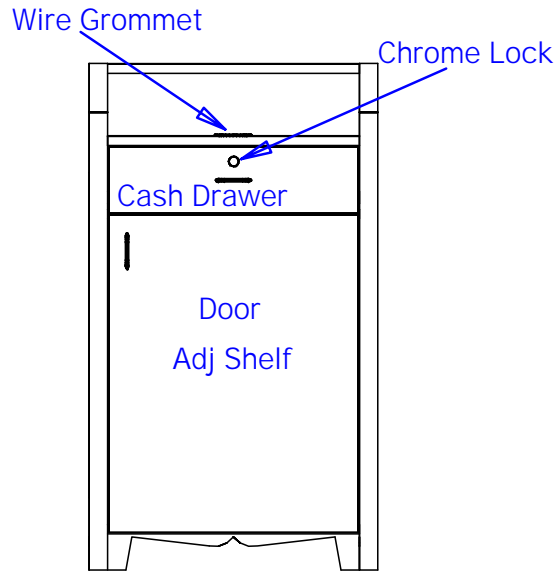

TECHNICAL INFORMATION

- Measures: 42"W x 24"D x 36"H x 42"H
- Raised panels on front & sides
- 2 Locking drawers
- Locking drawer w/ cash till
- Lower cabinet storage

SHIPPING INFORMATION

Item generally ships via Freight(Truck) service

- 1 Skid
- Weight: 220 lbs
- Dimensions: 32"W x 48"L x 50"H

WARRANTY

3 Years:

- Ball-Bearing Drawer Slides
- Cabinet hinges

1 Year:

- All remaining components, unless noted otherwise, are guaranteed for a period of one year from the date of purchase.