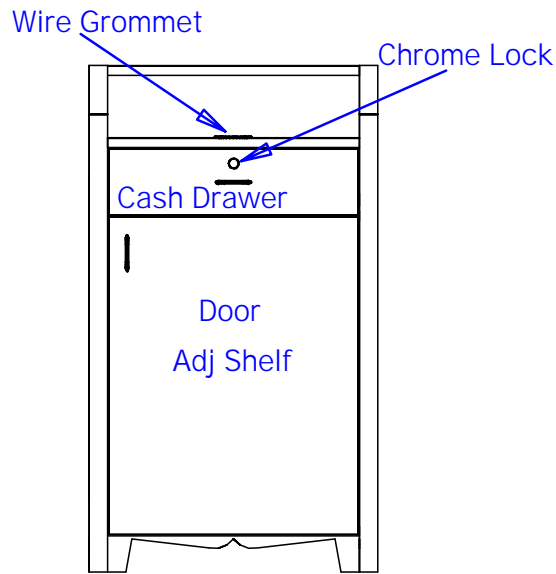

TECHNICAL INFORMATION

- Measures: 42"W x 24"D x 36"H x 42"H
- Raised panels on front & sides
- 2 Locking drawers
- Locking drawer w/ cash till
- Lower cabinet storage

SHIPPING INFORMATION

Item generally ships via Freight(Truck) service

- 1 Skid
- Weight: 220 lbs
- Dimensions: 32"W x 48"L x 50"H

WARRANTY

3 Years:

- Ball-Bearing Drawer Slides
- Cabinet hinges

1 Year:

- All remaining components, unless noted otherwise, are guaranteed for a period of one year from the date of purchase.

Ships fully assembled.

Finish Schedule - 885-24

Face Color -
 Top Color -
 Toe Color -
 Reveal / Accent Color -
 Hardware -
 Interior -
 Other (Specify) -

This drawing is the property of Collins Manufacturing Company and is protected under copyright law.