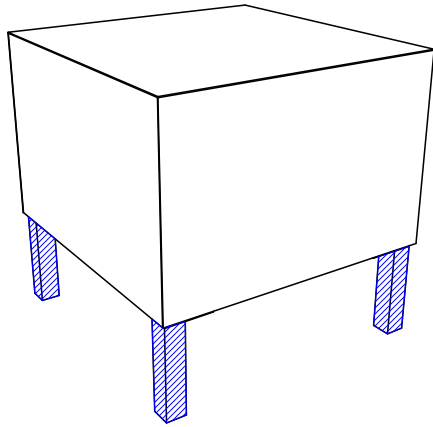

This cabinet is shipped fully assembled.
No further assembly or installation is required.

Quantity -

Finish Schedule -

Face Color -
Top Color -
Toe Color -
Reveal / Accent Color -
Hardware -
Interior -
Other (Specify) -

General Notes:

1. All counter tops are to be made removable wherever possible.
2. Items must be broken into manageable sections For Shipping. Mark For Ease Of Reassembly.
3. Install Shipping Cleats Wherever Possible To Prevent Shipping Damage.
4. Purchased items Must Be Trial Fit Before Shipping.

#1

collins		Collins Manufacturing 2000 Bowser Road Cookeville, TN 38506	
Title: X			
Size: NTS	Drawing Number: X	Drawn By:	
Date: 03/05/08	Sheet	4 of 4