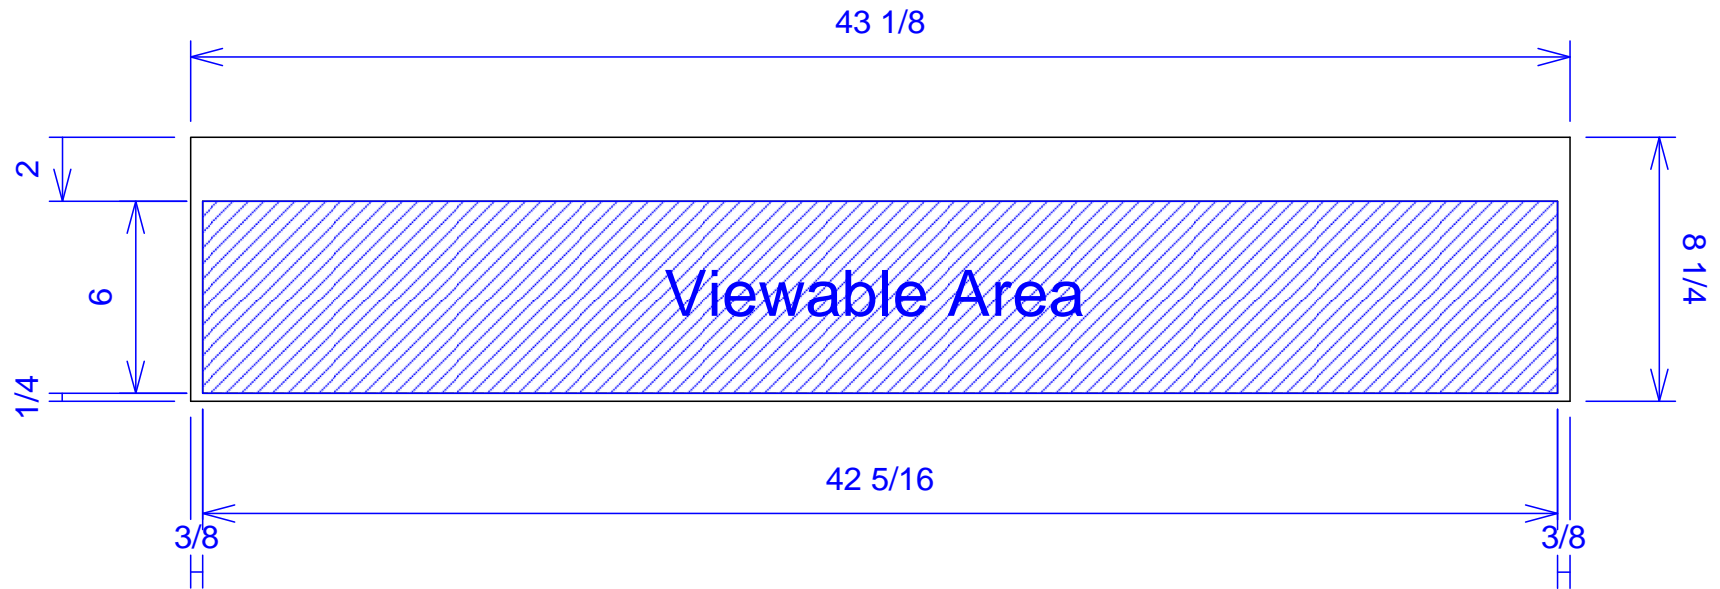

TECHNICAL INFORMATION

- Measures: 48"W x 18"D x 84"H
- 6500K LED Back-lit logo header
- 6500K LED Down-lighting
- Wiring-chase
- Deep storage drawers in base
- Logo decals by salon

SHIPPING INFORMATION

Item generally ships via Freight(Truck) service

- Weight: 412 lbs
- Dimensions: 54"L x 32"W x 92"H

WARRANTY

3 Years:

- Ball-Bearing Drawer Slides
- Cabinet hinges

1 Year:

- All remaining components, unless noted otherwise, are guaranteed for a period of one year from the date of purchase.

Signage On 6677-48 Retail Is Captured Between (2) Layers Of 1/8" Acrylic, The Front Layer Is Clear, The Back Is Milky White Acrylic. Shown Below Is The Acrylic Size That Captures The Signage With The Viewable Area Shown And Dimensioned. Signage To Be Made From Translucent Film Of Minimal Thickness With Desired Graphics Printed Directly On Film