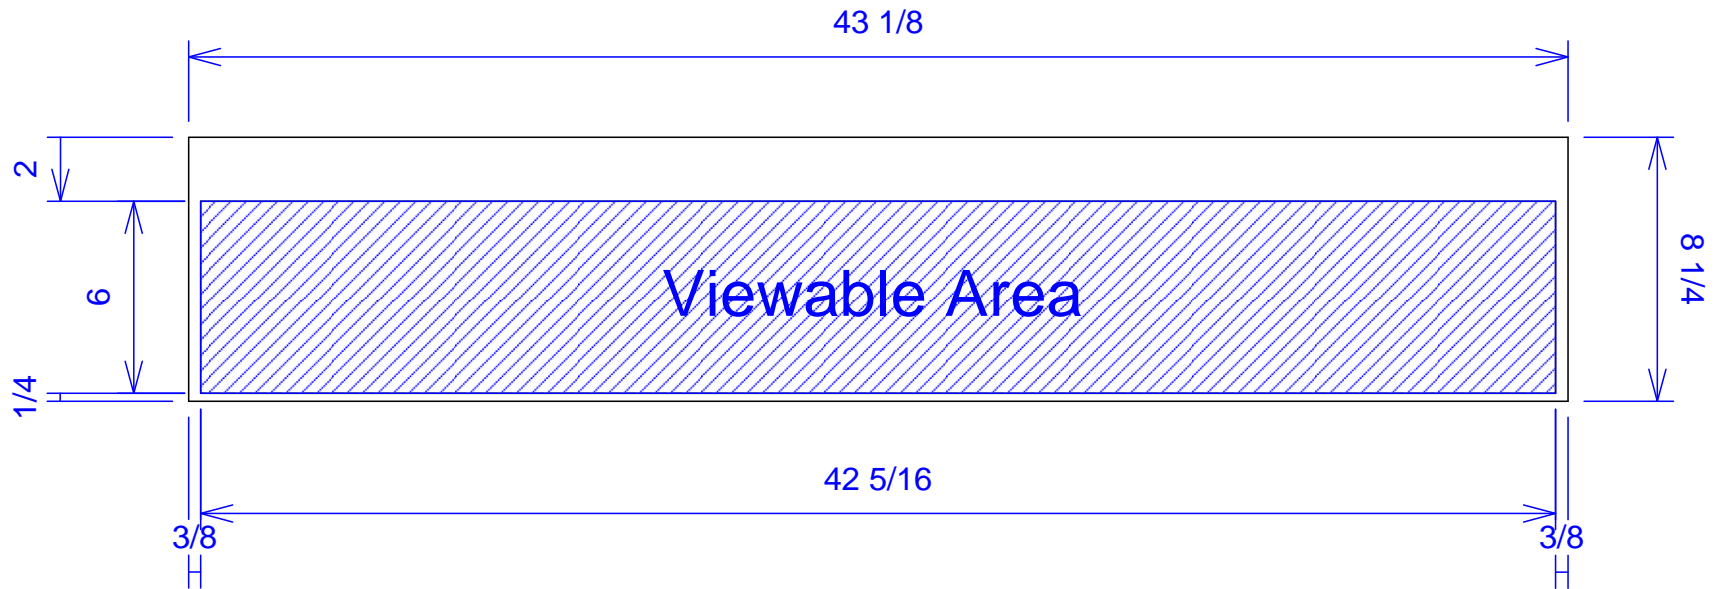

TECHNICAL INFORMATION

- Measures: 48"W x 18"D x 84"H
- 6500K LED Back-lit logo header
- 6500K LED Down-lighting
- Wiring-chase
- Deep storage drawers in base
- Logo decals by salon

SHIPPING INFORMATION

Item generally ships via Freight(Truck) service

- Weight: 412 lbs
- Dimensions: 54"L x 32"W x 92"H

WARRANTY

3 Years:

- Ball-Bearing Drawer Slides
- Cabinet hinges

1 Year:

- All remaining components, unless noted otherwise, are guaranteed for a period of one year from the date of purchase.

Signage On 6677-48 Retail Is Captured Between (2) Layers Of 1/8" Acrylic, The Front Layer Is Clear, The Back Is Milky White Acrylic. Shown Below Is The Acrylic Size That Captures The Signage With The Viewable Area Shown And Dimensioned. Signage To Be Made From Translucent Film Of Minimal Thickness With Desired Graphics Printed Directly On Film