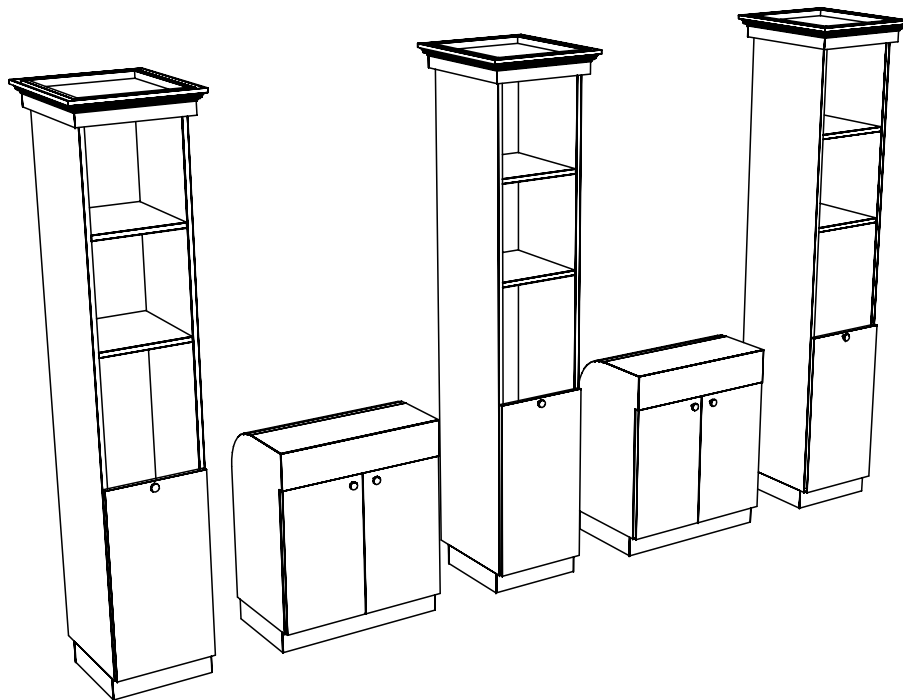

Adjacent cabinets and components should be assembled by fastening through the interior panels with the screws or bolts provided. Tighten securely.

Cabinets are marked for ease of assembly. Match up like markings for both vertical and horizontal sections. Markings will be on the backs or other surfaces that are inconspicuous after installation.

Quantity - 3

Finish Schedule - 897-16-1

Face Color - Limber Maple
Top Color - Limber Maple
Toe Color - Black
Pulls - Chrome Knobs
Interior - White Melamine
Other (Specify) -

Installation Notes:

1. All hardware needed for assembly is included.
2. Large items are preassembled at the factory to ensure proper alignment. Items are then disassembled into manageable sections for shipping purposes and ease of reassembly.
3. Shipping cleats need to be removed before installation. These cleats are installed to prevent damage.

collins		Collins Manufacturing 2000 Bowser Rd. Cookeville TN 38506	
Title: Buy Rite Beauty Equipment			
Size:	#: 53700c - 5	Drawn By: Mike	
Date:	09/15/04	Sheet #: 5