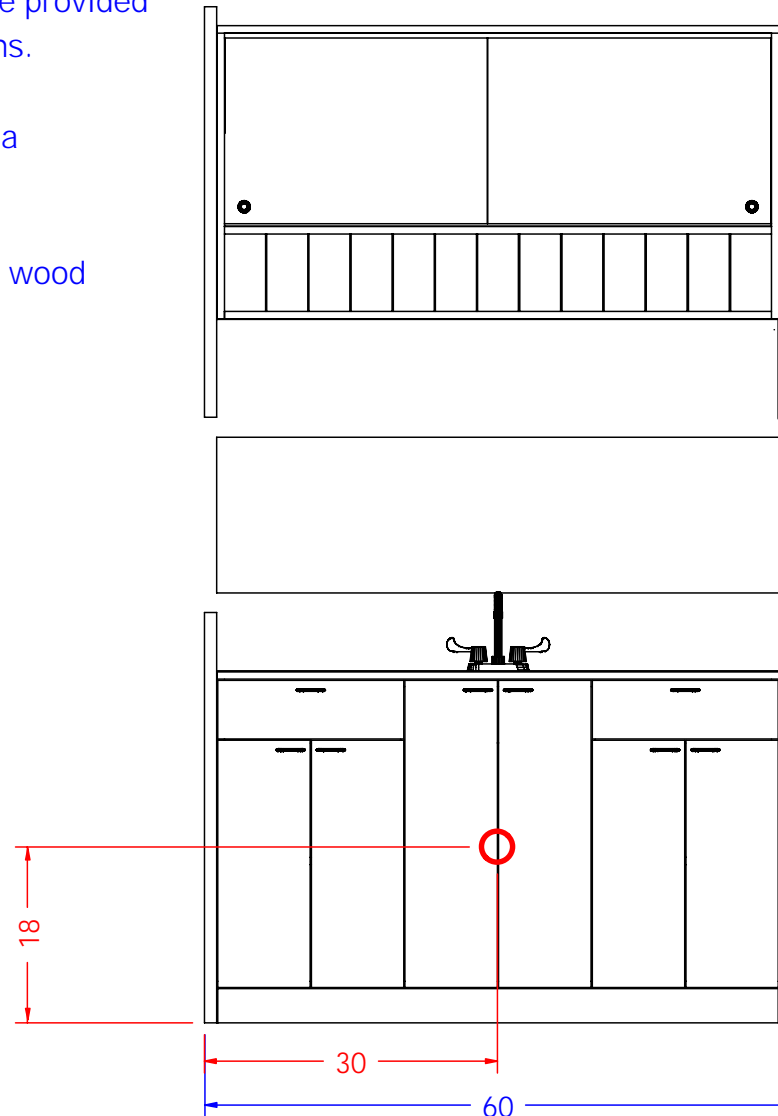

### TECHNICAL INFORMATION

---

- Measures: 60"W x 21"D x 84"H
- 4 Rectangular-steel side supports
- Round stainless steel sink w/ goose-neck fixtures
- Color storage cubbies
- 2 Drawers
- Lower cabinet storage w/ adjustable shelves
- Backsplash
- Upper storage w/ sliding doors

## Assembly of ENOVA Color Bar:

- 1) Position lower cabinet as desired against a framed wall, you may wish to make any cutouts for plumbing before attaching to wall. Use provide wood screws to secure the back of the lower cabinet onto the wall.
- 2) Lower upper onto lower assembly and use the provided black connector bolts to secure the two sections.
- 3) Move backsplash into place and secure with a construction adhesive or silicone.
- 4) Secure upper assembly to wall with provided wood screws through the back.

## Reccomended Drain Center Shown

Faucet may be mounted toward the back or rotated to one side. Once desired location is known drill appropriate holes for supply lines.