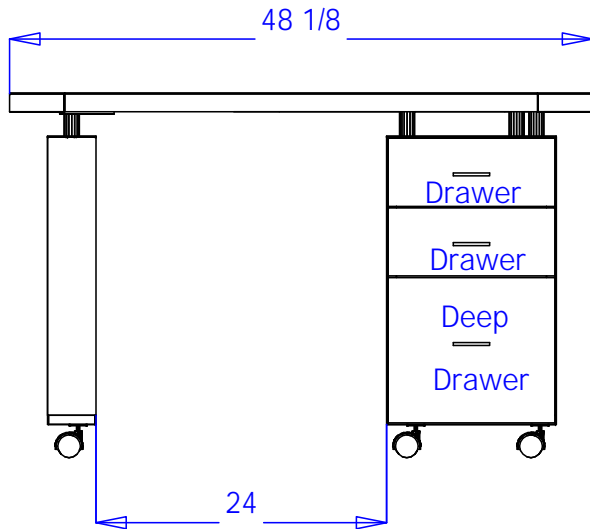

TECHNICAL INFORMATION

- Measures: 48"W x 19"D x 30"H
- 3 Full extension drawers
- Lamp
- Padded rest
- Casters
- Can be ordered with optional #10633 Powered Vent

SHIPPING INFORMATION

Item generally ships via Freight(Truck) service

- Weight: 164 lbs
- Dimensions: 54"L x 32"W x 37"H

WARRANTY

3 Years:

- Ball-Bearing Drawer Slides
- Cabinet hinges

1 Year:

- All remaining components, unless noted otherwise, are guaranteed for a period of one year from the date of purchase.

Collins Manufacturing
 2000 Bowser Rd.
 Cookeville TN 38506

Title: **804-48 Soho Nail Table**

Size:

#: 69842

Drawn By:
 Mike

Date:

Sheet #: 1