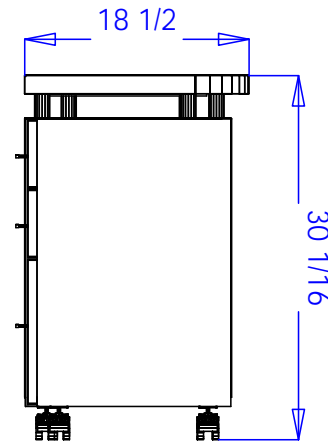

TECHNICAL INFORMATION

- Measures: 48"W x 19"D x 30"H
- 3 Full extension drawers
- Lamp
- Padded rest
- Casters
- Can be ordered with optional #10633 Powered Vent

SHIPPING INFORMATION

Item generally ships via Freight(Truck) service

- Weight: 164 lbs
- Dimensions: 54"L x 32"W x 37"H

WARRANTY

3 Years:

- Ball-Bearing Drawer Slides
- Cabinet hinges

1 Year:

- All remaining components, unless noted otherwise, are guaranteed for a period of one year from the date of purchase.

Collins Manufacturing
 2000 Bowser Rd.
 Cookeville TN 38506

Title: **804-48 Soho Nail Table**

Size:

#: 69842

Drawn By:
 Mike

Date:

Sheet #: 1