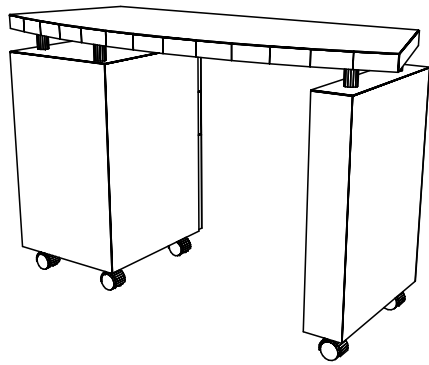

The curved working surface fit perfectly with the cast-aluminum details connecting the top to the cabinet space, making this as unique as your salon.

The Studio Nail Table is designed for salons with limited space or that want to maintain the **minimalist** look.

TECHNICAL INFORMATION

- Measures: 48"W x 19"D x 30"H
- 3 Full extension drawers
- Lamp
- Padded rest
- Casters
- Can be ordered with optional #10633 Powered Vent

SHIPPING INFORMATION

Item generally ships via Freight(Truck) service

- Weight: 164 lbs
- Dimensions: 54"L x 32"W x 37"H

WARRANTY

3 Years:

- Ball-Bearing Drawer Slides
- Cabinet hinges

1 Year:

- All remaining components, unless noted otherwise, are guaranteed for a period of one year from the date of purchase.