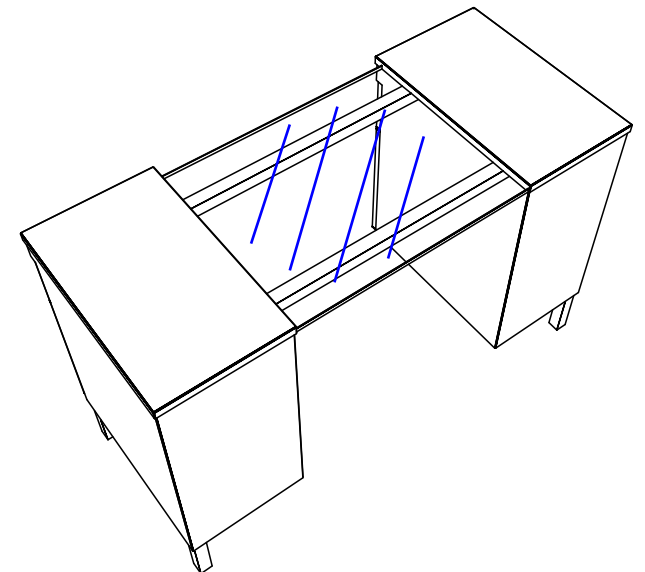

Tempered Glass 24" x 18" Work Surface