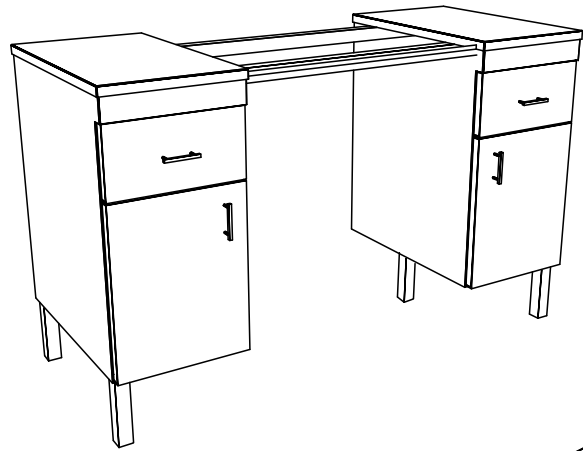

ENOVA 48 NAIL TABLE

SKU:973-48

With its sleek, modern design and durable tubular steel legs, the Enova 48 Manicure Table is the ultimate in stylish and functional for your salon or spa. The extra storage on this piece makes it perfect for keeping all your spa tools at arm's reach.

TECHNICAL INFORMATION

- Measures: 48"W x 20"D x 30"H
- 2 Full extension drawers
- 2 Storage cabinets
- Lamp
- Padded rest
- Steel-supported 3/8" tempered glass top
- Tubular-steel legs
- Optional vent not available on this nail table

SHIPPING INFORMATION

Item generally ships via Freight(Truck) service

- Weight: 195 lbs
- Dimensions: 54"L x 32"W x 38"H

WARRANTY

3 Years:

- Ball-Bearing Drawer Slides
- Cabinet hinges

1 Year:

- All remaining components, unless noted otherwise, are guaranteed for a period of one year from the date of purchase.