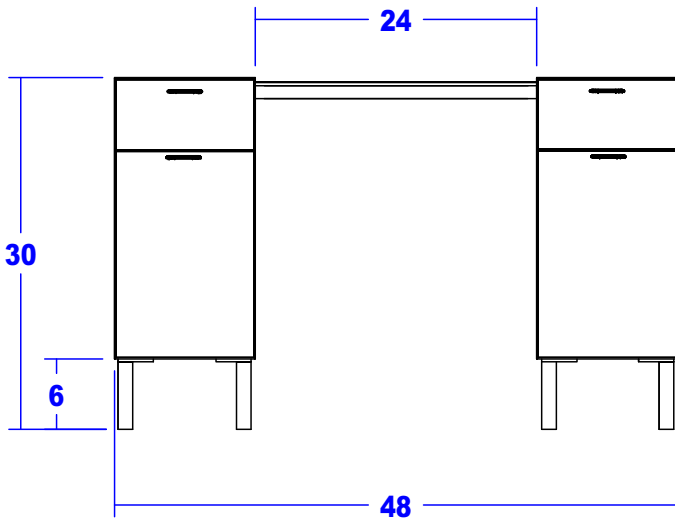

Tempered Glass 24" x 18" Work Surface