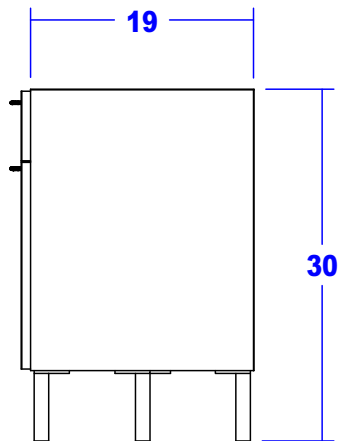

TECHNICAL INFORMATION

- Measures: 48"W x 20"D x 30"H
- 2 Full extension drawers
- 2 Storage cabinets
- Lamp
- Padded rest
- Steel-supported 3/8" tempered glass top
- Tubular-steel legs
- Optional vent not available on this nail table

SHIPPING INFORMATION

Item generally ships via Freight(Truck) service

- Weight: 195 lbs
- Dimensions: 54"L x 32"W x 38"H

WARRANTY

3 Years:

- Ball-Bearing Drawer Slides
- Cabinet hinges

1 Year:

- All remaining components, unless noted otherwise, are guaranteed for a period of one year from the date of purchase.

Tempered Glass 24" x 18" Work Surface

Finish Schedule - 973-48-1

Face Color - WX421 Witchcraft
 Top Color - WX421 Witchcraft
 Toe Color - Silver Legs
 Reveal / Accent Color -
 Hardware - Amati Pulls
 Interior - Black Melamine
 Other (Specify) -

Includes Lamp & Padded Rest, Not Shown

 Collins Manufacturing 2000 Bowser Road Cookeville, TN 38506		
Title: 973-48 Enova 48 Nail Table		
Size: NTS	Drawing Number: 69634	Drawn By: RKS
Date:		Sheet: