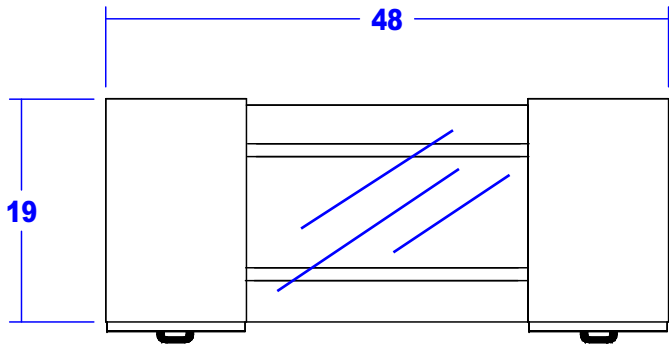

TECHNICAL INFORMATION

- Measures: 48"W x 20"D x 30"H
- 2 Full extension drawers
- 2 Storage cabinets
- Lamp
- Padded rest
- Steel-supported 3/8" tempered glass top
- Tubular-steel legs
- Optional vent not available on this nail table

SHIPPING INFORMATION

Item generally ships via Freight(Truck) service

- Weight: 195 lbs
- Dimensions: 54"L x 32"W x 38"H

WARRANTY

3 Years:

- Ball-Bearing Drawer Slides
- Cabinet hinges

1 Year:

- All remaining components, unless noted otherwise, are guaranteed for a period of one year from the date of purchase.

Includes Lamp & Padded Rest, Not Shown

 Collins Manufacturing 2000 Bowser Road Cookeville, TN 38506		
Title: 973-48 Enova 48 Nail Table		
Size: NTS	Drawing Number: 69634	Drawn By: RKS
Date:		Sheet