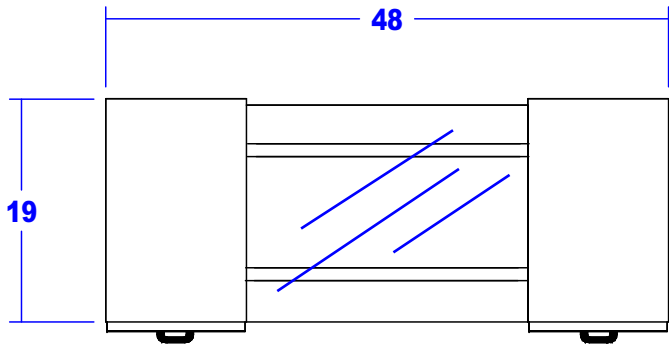

TECHNICAL INFORMATION

- Measures: 48"W x 20"D x 30"H
- 2 Full extension drawers
- 2 Storage cabinets
- Lamp
- Padded rest
- Steel-supported 3/8" tempered glass top
- Tubular-steel legs
- Optional vent not available on this nail table

SHIPPING INFORMATION

Item generally ships via Freight(Truck) service

- Weight: 195 lbs
- Dimensions: 54"L x 32"W x 38"H

WARRANTY

3 Years:

- Ball-Bearing Drawer Slides
- Cabinet hinges

1 Year:

- All remaining components, unless noted otherwise, are guaranteed for a period of one year from the date of purchase.

Includes Lamp & Padded Rest, Not Shown

 Collins Manufacturing 2000 Bowser Road Cookeville, TN 38506		
Title: 973-48 Enova 48 Nail Table		
Size: NTS	Drawing Number: 69634	Drawn By: RKS
Date:		Sheet: