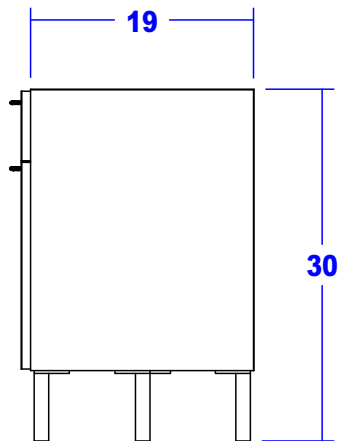

TECHNICAL INFORMATION

- Measures: 48"W x 20"D x 30"H
- 2 Full extension drawers
- 2 Storage cabinets
- Lamp
- Padded rest
- Steel-supported 3/8" tempered glass top
- Tubular-steel legs
- Optional vent not available on this nail table

SHIPPING INFORMATION

Item generally ships via Freight(Truck) service

- Weight: 195 lbs
- Dimensions: 54"L x 32"W x 38"H

WARRANTY

3 Years:

- Ball-Bearing Drawer Slides
- Cabinet hinges

1 Year:

- All remaining components, unless noted otherwise, are guaranteed for a period of one year from the date of purchase.

Tempered Glass 24" x 18" Work Surface

Finish Schedule - 973-48-1

Face Color - WX421 Witchcraft
 Top Color - WX421 Witchcraft
 Toe Color - Silver Legs
 Reveal / Accent Color -
 Hardware - Amati Pulls
 Interior - Black Melamine
 Other (Specify) -

Includes Lamp & Padded Rest, Not Shown

 Collins Manufacturing 2000 Bowser Road Cookeville, TN 38506		
Title: 973-48 Enova 48 Nail Table		
Size: NTS	Drawing Number: 69634	Drawn By: RKS
Date:		Sheet