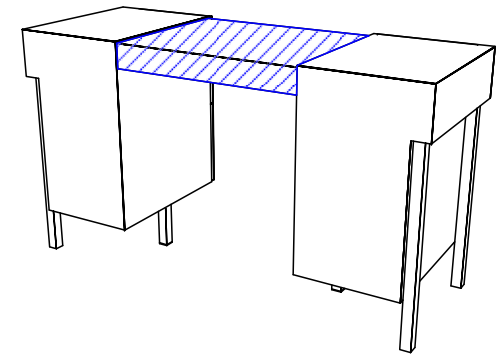

TECHNICAL INFORMATION

- Measures: 54"W x 20"D x 30"H
- 3 Full extension drawers
- Storage cabinet
- Lamp
- Padded rest
- Recessed work surface
- Tall tubular-steel legs
- Can be ordered with optional #10633 Powered Vent

SHIPPING INFORMATION

Item generally ships via Freight(Truck) service

- Weight: 213 lbs
- Dimensions: 60"L x 30"W x 38"H

WARRANTY

3 Years:

- Ball-Bearing Drawer Slides
- Cabinet hinges

1 Year:

- All remaining components, unless noted otherwise, are guaranteed for a period of one year from the date of purchase.

Quantity -

Part Number - 974-54
Face Color -
Top Color -
Toe Color -
Accent Color -
Interior Color -
Hardware -

**Preliminary
Not For Construction**

This Drawing is the property of Collins Manufacturing Company and is protected under copyright law.