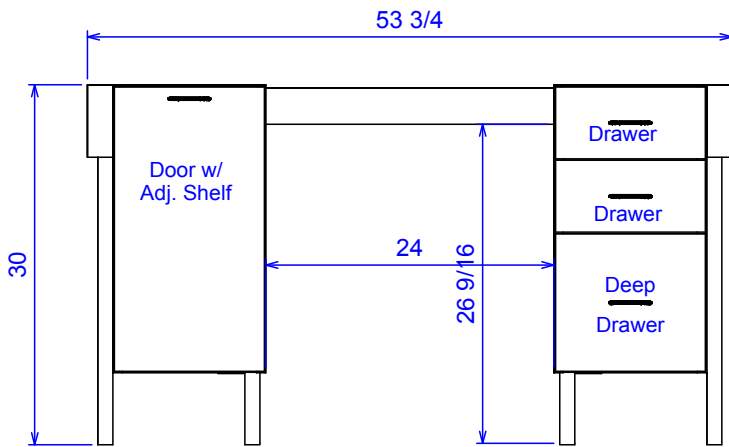

TECHNICAL INFORMATION

- Measures: 54"W x 20"D x 30"H
- 3 Full extension drawers
- Storage cabinet
- Lamp
- Padded rest
- Recessed work surface
- Tall tubular-steel legs
- Can be ordered with optional #10633 Powered Vent

SHIPPING INFORMATION

Item generally ships via Freight(Truck) service

- Weight: 213 lbs
- Dimensions: 60"L x 30"W x 38"H

WARRANTY

3 Years:

- Ball-Bearing Drawer Slides
- Cabinet hinges

1 Year:

- All remaining components, unless noted otherwise, are guaranteed for a period of one year from the date of purchase.

Quantity -

Part Number - 974-54
Face Color -
Top Color -
Toe Color -
Accent Color -
Interior Color -
Hardware -

**Preliminary
Not For Construction**

This Drawing is the property of Collins Manufacturing Company and is protected under copyright law.