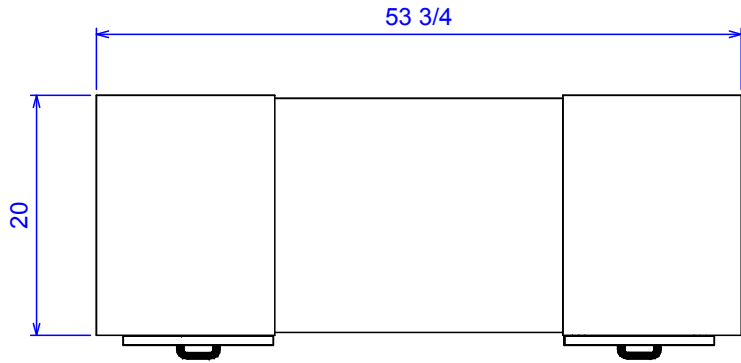

TECHNICAL INFORMATION

- Measures: 54"W x 20"D x 30"H
- 3 Full extension drawers
- Storage cabinet
- Lamp
- Padded rest
- Recessed work surface
- Tall tubular-steel legs
- Can be ordered with optional #10633 Powered Vent

SHIPPING INFORMATION

Item generally ships via Freight(Truck) service

- Weight: 213 lbs
- Dimensions: 60"L x 30"W x 38"H

WARRANTY

3 Years:

- Ball-Bearing Drawer Slides
- Cabinet hinges

1 Year:

- All remaining components, unless noted otherwise, are guaranteed for a period of one year from the date of purchase.