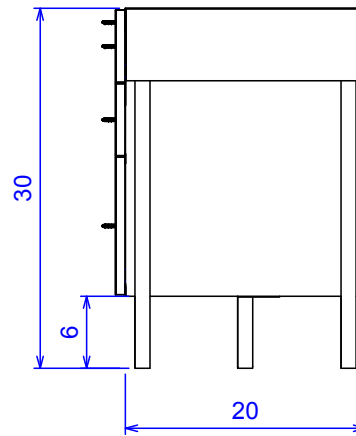

TECHNICAL INFORMATION

- Measures: 54"W x 20"D x 30"H
- 3 Full extension drawers
- Storage cabinet
- Lamp
- Padded rest
- Recessed work surface
- Tall tubular-steel legs
- Can be ordered with optional #10633 Powered Vent

SHIPPING INFORMATION

Item generally ships via Freight(Truck) service

- Weight: 213 lbs
- Dimensions: 60"L x 30"W x 38"H

WARRANTY

3 Years:

- Ball-Bearing Drawer Slides
- Cabinet hinges

1 Year:

- All remaining components, unless noted otherwise, are guaranteed for a period of one year from the date of purchase.

Quantity -

Part Number - 974-54
Face Color -
Top Color -
Toe Color -
Accent Color -
Interior Color -
Hardware -

**Preliminary
Not For Construction**

This Drawing is the property of Collins Manufacturing Company and is protected under copyright law.