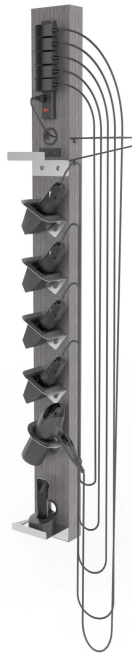

CORDERLY WALL MOUNTED SYSTEM

SKU:4370

Looking for a more organized and efficient way to handle your tool cords? Consider Collins and our groundbreaking Corderly Cord Management system. As the first company to introduce this revolutionary product, Collins has changed the game when it comes to cord organization.

With our patented design, Collins has created a method that significantly reduces the likelihood of cords becoming tangled and keeps them off the floor, providing a more organized and efficient workspace. This innovative invention is available in multiple versions to cater to the needs of both stylists and barbers.

Not only does the Corderly keep cords off the floor, but it also offers flexibility in accommodating different tools, making it suitable for any professional. Additionally, it can be customized for either left or right-handed individuals, ensuring maximum comfort and ease of use.

Don't settle for messy, tangled cords any longer. Upgrade to the new Collins Corderly and experience the benefits of a more organized and efficient workspace.

TECHNICAL INFORMATION

- Holds up to Six Tools
Choose between
Salon (2 Curling iron holders, 1 flat iron holder, 1 clipper holder, and 1 blow dryer holder)
and
Barber (4 Clipper holders and 1 blow dryer holder)
- Interchangeable Stainless Tool Holders
- USB Phone/Tool Charging Outlet
- Built-In 20 AMP Power-Strip
- Magnetic Strip for Shears or Clipper Guards