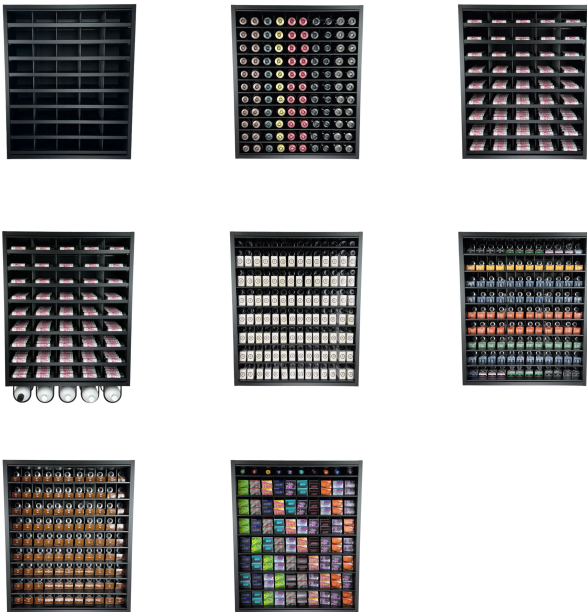

ORGANIZE BOTTLES

- Manage 4.5" Tall bottle | Holds 270 bottles (45 subsections) 6 bottles per subsection

ORGANIZE CANISTERS**

- Manage 2" diameter Canister | Holds 110 canisters (110 subsections) 1 canister per subsection.

See below for compatible products:

Alfaparf - Color Wear 2 oz | All Nutrient Color 3.5 oz | Aloxxi Chroma Color- 4.4 oz | Artego - It's Color Gel 2.7 oz | Aveda - Full Spectrum 2 oz | Bacco Color - 3.5 oz | CHI - Ionic Professional 3 oz | Chromastics - Coloration 3 oz | Clairol - Second Nature 2 oz | Compagnia 3.4 oz | Davines Color- 4 oz | Developlus - OTC Supply 3 oz | Dixson- Color Extra 2 oz | Enjoy Professional 2 oz | Framesi Futura 2 oz | Framesi Color 3.4 oz | Goldwell Topchic 2 oz | I Color Professional 2 oz | Ion Color Brilliance 2 oz | Joico Vero Color 2.5 oz | Kadus Selecta Premium 2 oz | Kaaral Baco Color 3.5 oz | Kenra Color 3 oz | Keune Tinta Color 2 oz | Lanza Healing Color 3 oz | La Saunt Professional 2 oz | Logics Color DNA 2 oz | L'Oreal Majicolor 1.7 oz | L'Oreal Excellence 2 oz | Luxury Color 3.4 oz | Matrix Color-Sync 2 oz | Matrix So- Color - 3 oz | Nexxus Aloxxi 2 oz | Paul Mitchell The Color 3 oz | Paul Mitchell Dye Smart 3 oz | Perma of Paris 2 oz | Pravana Chroma Silk 3 oz | Primary Syn 3 oz | Primont Color 4.23 oz | Rusk Color - 3.4 | Redken - Color Fusion 2.1 oz | Redken - Color Gel 2 oz bottle | Scruples - Color tubes 2.5 oz | Schwarzkopf - Igora 2.1 oz | Tocco Magico Color-ton - 3.3 oz | TIGI - Color Cream 2 oz | Tressa - Colour gel 2 oz | TU 2K Labs - Private Label 2 oz | Wella - Color 2 oz | Wella - Koleston 2 oz