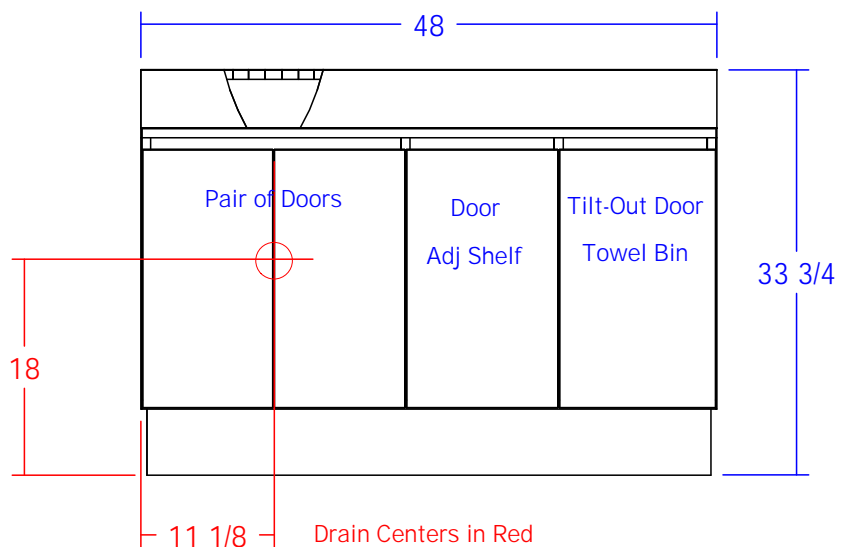

Quantity -

Finish Schedule -
Face Color -
Top Color -
Toe Color -
Reveal / Accent Color -
Hardware -
Interior -
Other (Specify) -

This drawing is the property of Collins Manufacturing Company and is protected under copyright law.

			Collins Manufacturing 2000 Bowser Road Cookeville, TN 38506
Title:			
Size: NTS	Drawing Number: Reve	Drawn By:	
Date: 12/04/08	Sheet	1 of 1