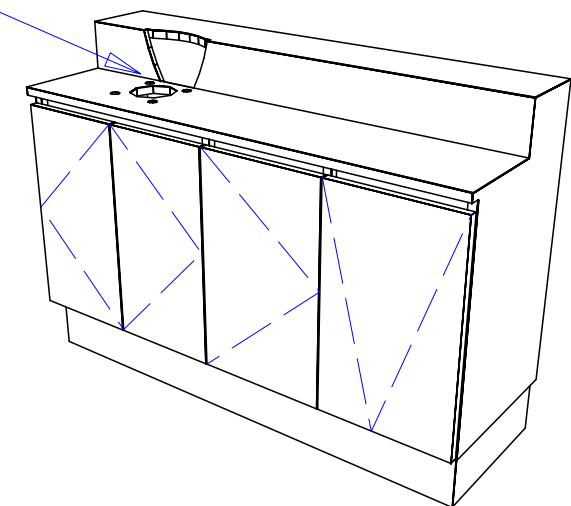

Black 3000B Bowl

Quantity -

Finish Schedule -
Face Color -
Top Color -
Toe Color -
Reveal / Accent Color -
Hardware -
Interior -
Other (Specify) -

This drawing is the property of Collins Manufacturing Company and is protected under copyright law.

			Collins Manufacturing 2000 Bowser Road Cookeville, TN 38506
Title:			
Size: NTS	Drawing Number: Reve	Drawn By:	
Date: 12/04/08	Sheet	1 of 1