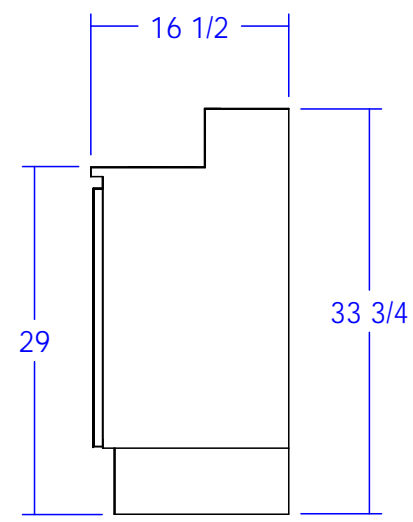

TECHNICAL INFORMATION

- Measures: 48"W x 16 1/2"D x 34"H
- Tiered ledges for shampoo & conditioner
- Clean towel storage cabinet w/ adjustable shelf
- Tip-out soiled towel bin
- Plumbing access door
- Cultured marble #3000 bowl w/ fixtures / vacuum breaker
- Includes shampoo bowl

SHIPPING INFORMATION

Item generally ships via Freight(Truck) service

- Weight: 220 lbs
- Dimensions: 54"L x 32"W x 55"H

WARRANTY

3 Years:

- Ball-Bearing Drawer Slides
- Cabinet hinges

1 Year:

- All remaining components, unless noted otherwise, are guaranteed for a period of one year from the date of purchase.

Black 3000B Bowl

Quantity -

Finish Schedule -
Face Color -
Top Color -
Toe Color -
Reveal / Accent Color -
Hardware -
Interior -
Other (Specify) -

This drawing is the property of Collins Manufacturing Company and is protected under copyright law.

Collins Manufacturing 2000 Bowser Road Cookeville, TN 38506		
Title:		
Size: NTS	Drawing Number: Reve	Drawn By:
Date: 12/04/08	Sheet	1 of 1