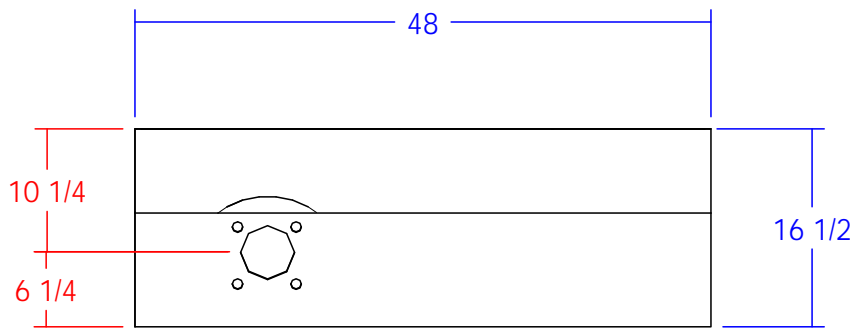

Quantity -

Finish Schedule -
Face Color -
Top Color -
Toe Color -
Reveal / Accent Color -
Hardware -
Interior -
Other (Specify) -

This drawing is the property of Collins Manufacturing Company and is protected under copyright law.

			Collins Manufacturing 2000 Bowser Road Cookeville, TN 38506
Title:			
Size: NTS	Drawing Number: Reve	Drawn By:	
Date: 12/04/08	Sheet	1 of 1