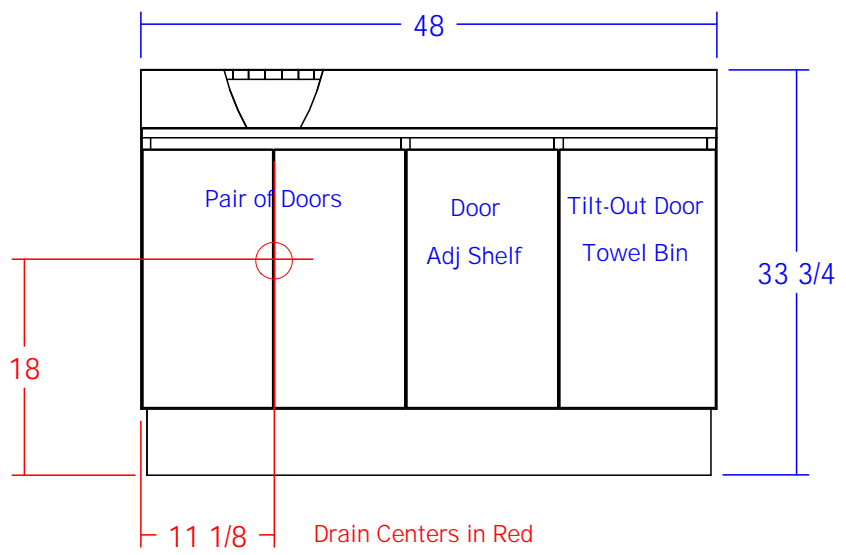

REVE SIDEWASH SHAMPOO W/ BOWL

SKU:473-48

Stunning and state-of-the-art, the Reve Collection is designed to add a touch of elegance and sophistication.

The Reve Sidewash Shampoo cabinetry features the #3000 shampoo bowl, multiple storage options, sleek lines, clean simple box construction with no visible hardware, making this unit perfect for any salon.

TECHNICAL INFORMATION

- Measures: 48"W x 16 1/2"D x 34"H
- Tiered ledges for shampoo & conditioner
- Clean towel storage cabinet w/ adjustable shelf
- Tip-out soiled towel bin
- Plumbing access door
- Cultured marble #3000 bowl w/ fixtures / vacuum breaker
- Includes shampoo bowl

SHIPPING INFORMATION

Item generally ships via Freight(Truck) service

- Weight: 220 lbs
- Dimensions: 54"L x 32"W x 55"H

WARRANTY

3 Years:

- Ball-Bearing Drawer Slides
- Cabinet hinges

1 Year:

- All remaining components, unless noted otherwise, are guaranteed for a period of one year from the date of purchase.

Black 3000B Bowl

Quantity -

Finish Schedule -
Face Color -
Top Color -
Toe Color -
Reveal / Accent Color -
Hardware -
Interior -
Other (Specify) -

This drawing is the property of Collins Manufacturing Company and is protected under copyright law.