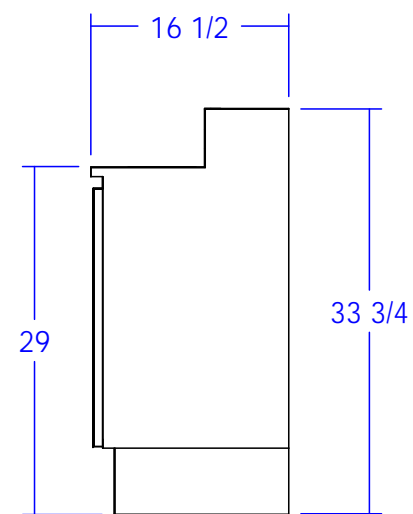

Quantity -

Finish Schedule -
Face Color -
Top Color -
Toe Color -
Reveal / Accent Color -
Hardware -
Interior -
Other (Specify) -

This drawing is the property of Collins Manufacturing Company and is protected under copyright law.

			Collins Manufacturing 2000 Bowser Road Cookeville, TN 38506
Title:			
Size: NTS	Drawing Number: Reve	Drawn By:	
Date: 12/04/08	Sheet	1 of 1