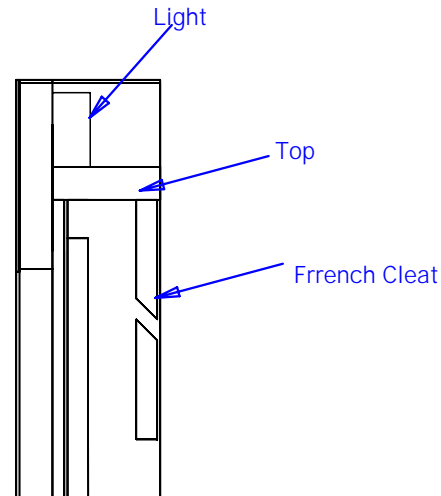

SEAN PATRICK FRAMED MIRROR

SKU:4404-36

NEO Sean Patrick Wall-Mounted Framed Mirror.

TECHNICAL INFORMATION

- Measures: 36"W x 3"D x 72"H
- Wall-mounted framed mirror
- Specify 4404-36-3 for SP Mirror w/ Back-lighting
*allow 4 weeks

SHIPPING INFORMATION

Item generally ships via Freight(Truck) service

- Weight: 205 lbs
- Dimensions: 54"L x 32"W x 45"H

WARRANTY

3 Years:

- Ball-Bearing Drawer Slides
- Cabinet hinges

1 Year:

- All remaining components, unless noted otherwise, are guaranteed for a period of one year from the date of purchase.

120volt outlet will be needed behind frame for the T5 light fixture to be plugged in.

French cleat should be attached to the wall by screwing through the cleat into wall stud or blocking using the fasteners provided. The cleat should be level and the upper edge should be 2 3/4" lower than the desired upper mirror frame edge.

Enlarged Upper End Section

Quantity -

Finish Schedule - **4404-36**

Face Color -
 Top Color -
 Toe Color - **NA**
 Pulls - **NA**
 Interior - **NA**
 Other (Specify) - N/A

collins		Collins Manufacturing 2000 Bowser Rd. Cookeville TN 38506	
Title:			
Size:	#:	Drawn By: ZANE	
Date:	Sheet #:		2