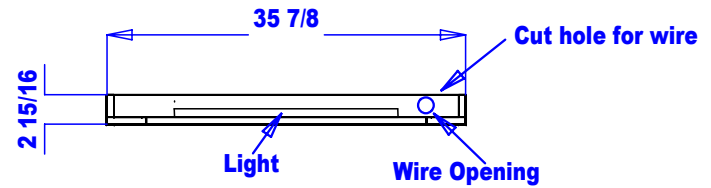

SEAN PATRICK FRAMED MIRROR

SKU:4404-36

NEO Sean Patrick Wall-Mounted Framed Mirror.

TECHNICAL INFORMATION

- Measures: 36"W x 3"D x 72"H
- Wall-mounted framed mirror
- Specify 4404-36-3 for SP Mirror w/ Back-lighting
*allow 4 weeks

SHIPPING INFORMATION

Item generally ships via Freight(Truck) service

- Weight: 205 lbs
- Dimensions: 54"L x 32"W x 45"H

WARRANTY

3 Years:

- Ball-Bearing Drawer Slides
- Cabinet hinges

1 Year:

- All remaining components, unless noted otherwise, are guaranteed for a period of one year from the date of purchase.

120volt outlet will be needed behind frame for the T5 light fixture to be plugged in.

French cleat should be attached to the wall by screwing through the cleat into wall stud or blocking using the fasteners provided. The cleat should be level and the upper edge should be 2 3/4" lower than the desired upper mirror frame edge.

Enlarged Upper End Section

Quantity -

Finish Schedule - **4404-36**

Face Color -
 Top Color -
 Toe Color - **NA**
 Pulls - **NA**
 Interior - **NA**
 Other (Specify) - N/A

collins		Collins Manufacturing 2000 Bowser Rd. Cookeville TN 38506	
Title:			
Size:	#:	Drawn By: ZANE	
Date:	Sheet #:		2