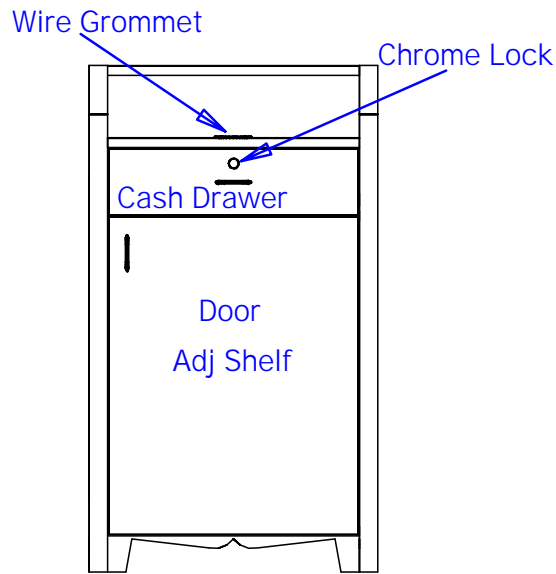

Ships fully assembled.

Finish Schedule - 885-24

Face Color -
Top Color -
Toe Color -
Reveal / Accent Color -
Hardware -
Interior -
Other (Specify) -

This drawing is the property of Collins Manufacturing Company and is protected under copyright law.

Collins Manufacturing 2000 Bowser Road Cookeville, TN 38506		
Title: 885-24 Concierge Desk		
Size: NTS	Drawing Number: Job	Drawn By:
Date:	Sheet