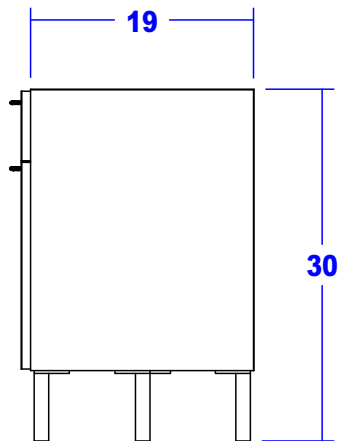

TECHNICAL INFORMATION

- Measures: 48"W x 20"D x 30"H
- 2 Full extension drawers
- 2 Storage cabinets
- Lamp
- Padded rest
- Steel-supported 3/8" tempered glass top
- Tubular-steel legs
- Optional vent not available on this nail table

SHIPPING INFORMATION

Item generally ships via Freight(Truck) service

- Weight: 195 lbs
- Dimensions: 54"L x 32"W x 38"H

WARRANTY

3 Years:

- Ball-Bearing Drawer Slides
- Cabinet hinges

1 Year:

- All remaining components, unless noted otherwise, are guaranteed for a period of one year from the date of purchase.

Tempered Glass 24" x 18" Work Surface

Finish Schedule - 973-48-1

Face Color - WX421 Witchcraft
 Top Color - WX421 Witchcraft
 Toe Color - Silver Legs
 Reveal / Accent Color -
 Hardware - Amati Pulls
 Interior - Black Melamine
 Other (Specify) -

Includes Lamp & Padded Rest, Not Shown

| | |
|--|---------------------------------|
|  Collins Manufacturing 2000 Bowser Road Cookeville, TN 38506 | |
| Title: 973-48 Enova 48 Nail Table | |
| Size: NTS | Drawing Number: 69634 |
| Date: | |
| Drawn By: RKS | |
| Sheet | |