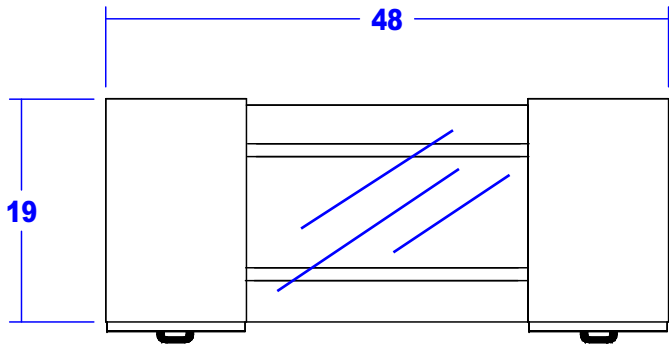

TECHNICAL INFORMATION

- Measures: 48"W x 20"D x 30"H
- 2 Full extension drawers
- 2 Storage cabinets
- Lamp
- Padded rest
- Steel-supported 3/8" tempered glass top
- Tubular-steel legs
- Optional vent not available on this nail table

SHIPPING INFORMATION

Item generally ships via Freight(Truck) service

- Weight: 195 lbs
- Dimensions: 54"L x 32"W x 38"H

WARRANTY

3 Years:

- Ball-Bearing Drawer Slides
- Cabinet hinges

1 Year:

- All remaining components, unless noted otherwise, are guaranteed for a period of one year from the date of purchase.

Includes Lamp & Padded Rest, Not Shown

| | |
|--|---------------------------------|
|  Collins Manufacturing 2000 Bowser Road Cookeville, TN 38506 | |
| Title: 973-48 Enova 48 Nail Table | |
| Size: NTS | Drawing Number: 69634 |
| Date: | |
| Drawn By: RKS | |
| Sheet | |